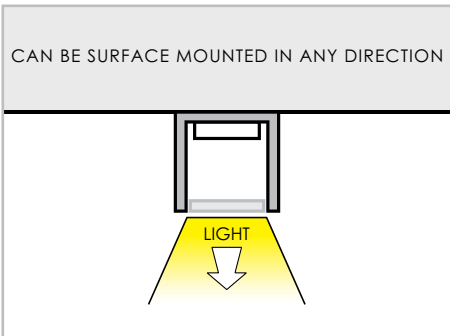

# LED Track • U-Channel 2626

Dimensions in millimeters

<b>Finish (fin)</b>	SIL BLK	Silver Black <sup>1</sup>	WHT CFN	White <sup>1</sup> Custom Finish <sup>1</sup>
<b>Lens (In)</b>	OF FF	Opaque Flat Frosted Flat	CF N	Clear Flat None
<b>Custom Length</b>	Custom Track lengths available Please specify length in inches Maximum length is 98" per track			
<b>Housing</b>	Aluminum Alloy			
<b>Compatible Lights</b>	ExtremeBright LED Flex Light FLEX-EXTREME_7.3W-ov-fin-lc-cri FLEX-EXTREME_8.8W-ov-fin-lc-cri FLEX-EXTREME_11.2W-ov-fin-lc-cri  UltraBright LED Flex Light FLEX-ULTRA_4.4W-ov-fin-lc-cri FLEX-ULTRA_4.4W-ov-fin-RGB (or RGBW) FLEX-ULTRA_5.2W-ov-fin-lc-cri FLEX-ULTRA_5.2W-ov-fin-RGBW FLEX-ULTRASL_4.4W-ov-fin-lc-cri  RegularBright 3 Watt LED Flex Light FLEX-REG_3W-ov-fin-lc-cri  Endurance LED Flex Light FLEX-ENDR_1.1W-ov-fin-lc-cri FLEX-ENDR_1.9W-ov-fin-lc-cri			

## Part Number Configuration

<b>TRACK</b>	<b>UCH2626</b>	<b>CST</b>		
--------------	----------------	------------	--	--

Category	Family	Length	Finish (fin)	Lens (In)
TRACK	UCH 2626	CST Custom Length	<b>SIL</b> Silver <b>WHT</b> White <sup>1</sup> <b>BLK</b> Black <sup>1</sup> <b>CFN</b> Custom Finish <sup>1</sup>	<b>FF</b> Frosted Flat <b>OF</b> Opaque Flat <b>CF</b> Clear Flat <b>N</b> None