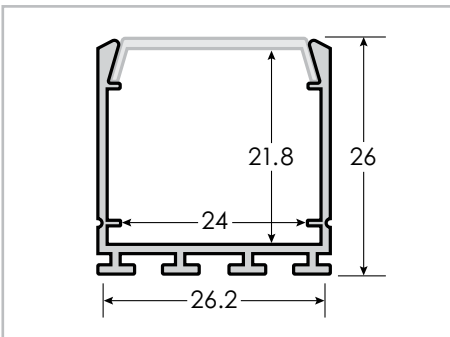

# LED Track • U-Channel 2626

Dimensions in millimeters

<b>Finish (fin)</b>	SIL BLK	Silver Black <sup>1</sup>	WHT CFN	White <sup>1</sup> Custom Finish <sup>1</sup>
<b>Lens (In)</b>	OF FF	Opaque Flat Frosted Flat	CF N	Clear Flat None
<b>Custom Length</b>	Custom Track lengths available Please specify length in inches Maximum length is 98" per track			
<b>Housing</b>	Aluminum Alloy			
<b>Compatible Lights</b>	ExtremeBright LED Flex Light FLEX-EXTREME_7.3W-ov-fin-lc-cri FLEX-EXTREME_8.8W-ov-fin-lc-cri FLEX-EXTREME_11.2W-ov-fin-lc-cri  UltraBright LED Flex Light FLEX-ULTRA_4.4W-ov-fin-lc-cri FLEX-ULTRA_4.4W-ov-fin-RGB (or RGBW) FLEX-ULTRA_5.2W-ov-fin-lc-cri FLEX-ULTRA_5.2W-ov-fin-RGBW FLEX-ULTRASL_4.4W-ov-fin-lc-cri  RegularBright 3 Watt LED Flex Light FLEX-REG_3W-ov-fin-lc-cri  Endurance LED Flex Light FLEX-ENDR_1.1W-ov-fin-lc-cri FLEX-ENDR_1.9W-ov-fin-lc-cri			

## Part Number Configuration

<b>TRACK</b>	<b>UCH2626</b>	<b>CST</b>		
--------------	----------------	------------	--	--

Category	Family	Length	Finish (fin)	Lens (In)
TRACK	UCH 2626	CST Custom Length	<b>SIL</b> Silver <b>WHT</b> White <sup>1</sup> <b>BLK</b> Black <sup>1</sup> <b>CFN</b> Custom Finish <sup>1</sup>	<b>FF</b> Frosted Flat <b>OF</b> Opaque Flat <b>CF</b> Clear Flat <b>N</b> None