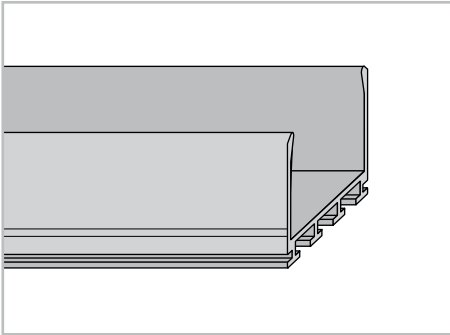

# LED Track • U-Channel 2626

Dimensions in millimeters

<b>Finish (fin)</b>	SIL BLK	Silver Black <sup>1</sup>	WHT CFN	White <sup>1</sup> Custom Finish <sup>1</sup>
<b>Lens (In)</b>	OF FF	Opaque Flat Frosted Flat	CF N	Clear Flat None
<b>Custom Length</b>	Custom Track lengths available Please specify length in inches Maximum length is 98" per track			
<b>Housing</b>	Aluminum Alloy			
<b>Compatible Lights</b>	ExtremeBright LED Flex Light FLEX-EXTREME_7.3W-ov-fin-lc-cri FLEX-EXTREME_8.8W-ov-fin-lc-cri FLEX-EXTREME_11.2W-ov-fin-lc-cri  UltraBright LED Flex Light FLEX-ULTRA_4.4W-ov-fin-lc-cri FLEX-ULTRA_4.4W-ov-fin-RGB (or RGBW) FLEX-ULTRA_5.2W-ov-fin-lc-cri FLEX-ULTRA_5.2W-ov-fin-RGBW FLEX-ULTRASL_4.4W-ov-fin-lc-cri  RegularBright 3 Watt LED Flex Light FLEX-REG_3W-ov-fin-lc-cri  Endurance LED Flex Light FLEX-ENDR_1.1W-ov-fin-lc-cri FLEX-ENDR_1.9W-ov-fin-lc-cri			

## Part Number Configuration

<b>TRACK</b>	<b>UCH2626</b>	<b>CST</b>		
--------------	----------------	------------	--	--

Category	Family	Length	Finish (fin)	Lens (In)
TRACK	UCH 2626	CST Custom Length	<b>SIL</b> Silver <b>WHT</b> White <sup>1</sup> <b>BLK</b> Black <sup>1</sup> <b>CFN</b> Custom Finish <sup>1</sup>	<b>FF</b> Frosted Flat <b>OF</b> Opaque Flat <b>CF</b> Clear Flat <b>N</b> None