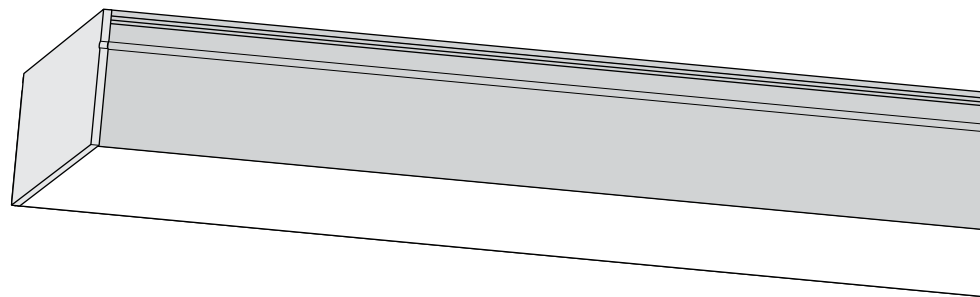

# LED Track • U-Channel 2626

Dimensions in millimeters

<b>Finish (fin)</b>	SIL BLK	Silver Black <sup>1</sup>	WHT CFN	White <sup>1</sup> Custom Finish <sup>1</sup>
<b>Lens (In)</b>	OF FF	Opaque Flat Frosted Flat	CF N	Clear Flat None
<b>Custom Length</b>	Custom Track lengths available Please specify length in inches Maximum length is 98" per track			
<b>Housing</b>	Aluminum Alloy			
<b>Compatible Lights</b>	ExtremeBright LED Flex Light FLEX-EXTREME_7.3W-ov-fin-lc-cri FLEX-EXTREME_8.8W-ov-fin-lc-cri FLEX-EXTREME_11.2W-ov-fin-lc-cri  UltraBright LED Flex Light FLEX-ULTRA_4.4W-ov-fin-lc-cri FLEX-ULTRA_4.4W-ov-fin-RGB (or RGBW) FLEX-ULTRA_5.2W-ov-fin-lc-cri FLEX-ULTRA_5.2W-ov-fin-RGBW FLEX-ULTRASL_4.4W-ov-fin-lc-cri  RegularBright 3 Watt LED Flex Light FLEX-REG_3W-ov-fin-lc-cri  Endurance LED Flex Light FLEX-ENDR_1.1W-ov-fin-lc-cri FLEX-ENDR_1.9W-ov-fin-lc-cri			

## Part Number Configuration

<b>TRACK</b>	<b>UCH2626</b>	<b>CST</b>		
--------------	----------------	------------	--	--

Category	Family	Length	Finish (fin)	Lens (In)
TRACK	UCH 2626	CST Custom Length	<b>SIL</b> Silver <b>WHT</b> White <sup>1</sup> <b>BLK</b> Black <sup>1</sup> <b>CFN</b> Custom Finish <sup>1</sup>	<b>FF</b> Frosted Flat <b>OF</b> Opaque Flat <b>CF</b> Clear Flat <b>N</b> None