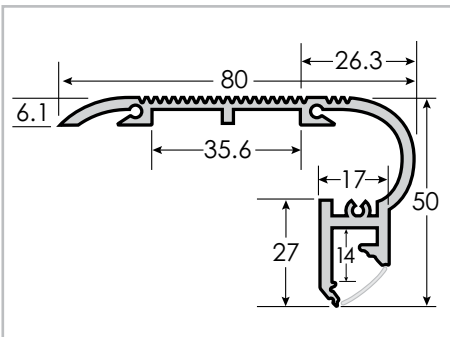

LED Track • Step 8050

Dimensions in millimeters

Finish (fin)	SIL Silver BLK Black ¹	WHT White ¹ CFN Custom Finish ¹
Lens (In)	FF Frosted Flat	
Custom Length	Custom Track lengths available Please specify length in inches Maximum length is 98" per track	
Housing	Aluminum Alloy	
Compatible Lights	<p>UltraBright LED Flex Light FLEX-ULTRA_4.4W-ov-fin-lc-cri FLEX-ULTRA_4.4W-ov-fin-RGB (or RGBW) FLEX-ULTRA_5.2W-ov-fin-lc-cri FLEX-ULTRA_5.2W-ov-fin-RGBW FLEX-ULTRASL_4.4W-ov-fin-lc-cri</p> <p>RegularBright LED Flex Light FLEX-REG_2.2W-ov-fin-lc-cri FLEX-REG_3W-ov-fin-RGB (or RGBW) FLEX-REG_3W-ov-fin-lc-cri</p> <p>BasicBright 1.57 Watt LED Flex Light FLEX-BASIC_1.57W-ov-fin-lc-cri</p> <p>Endurance LED Flex Light FLEX-ENDR_1.1W-ov-fin-lc-cri FLEX-ENDR_1.9W-ov-fin-lc-cri</p>	

Part Number Configuration

TRACK	STEP8050	CST	FF
--------------	-----------------	------------	-----------

Category	Family	Length	Finish (fin)	Lens
TRACK	STEP 8050	CST Custom Length	SIL Silver WHT White ¹ BLK Black ¹ CFN Custom Finish ¹	FF Frosted Flat