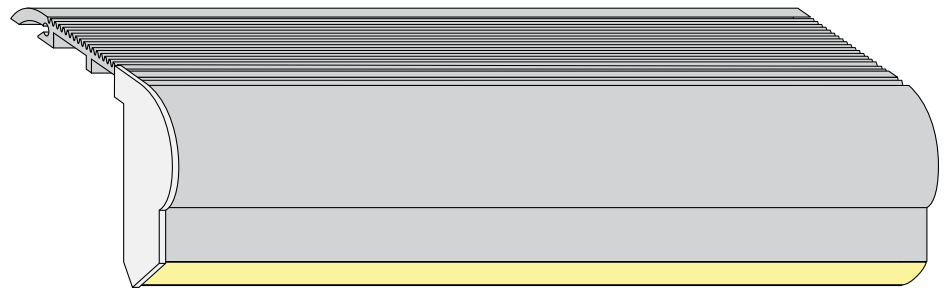

LED Track • Step 8050

Dimensions in millimeters

Finish (fin)	SIL Silver BLK Black ¹	WHT White ¹ CFN Custom Finish ¹
Lens (In)	FF Frosted Flat	
Custom Length	Custom Track lengths available Please specify length in inches Maximum length is 98" per track	
Housing	Aluminum Alloy	
Compatible Lights	<p>UltraBright LED Flex Light FLEX-ULTRA_4.4W-ov-fin-lc-cri FLEX-ULTRA_4.4W-ov-fin-RGB (or RGBW) FLEX-ULTRA_5.2W-ov-fin-lc-cri FLEX-ULTRA_5.2W-ov-fin-RGBW FLEX-ULTRASL_4.4W-ov-fin-lc-cri</p> <p>RegularBright LED Flex Light FLEX-REG_2.2W-ov-fin-lc-cri FLEX-REG_3W-ov-fin-RGB (or RGBW) FLEX-REG_3W-ov-fin-lc-cri</p> <p>BasicBright 1.57 Watt LED Flex Light FLEX-BASIC_1.57W-ov-fin-lc-cri</p> <p>Endurance LED Flex Light FLEX-ENDR_1.1W-ov-fin-lc-cri FLEX-ENDR_1.9W-ov-fin-lc-cri</p>	

Part Number Configuration

TRACK	STEP8050	CST	FF
--------------	-----------------	------------	-----------

Category	Family	Length	Finish (fin)	Lens
TRACK	STEP 8050	CST Custom Length	SIL Silver WHT White ¹ BLK Black ¹ CFN Custom Finish ¹	FF Frosted Flat