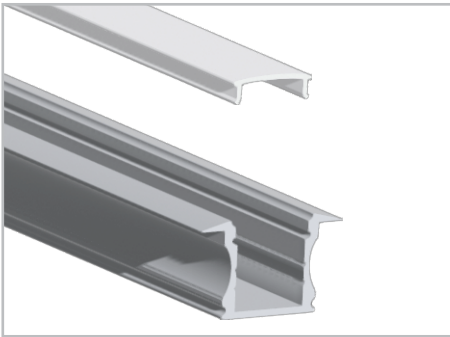

LED Track • Recessed 1715

Dimensions in millimeters

Finish (fin)	SIL Silver BLK Black ¹	WHT White ¹ CFN Custom Finish ¹
Lens (In)	FF Frosted Flat CF Clear Flat	N None
Custom Length	Custom Track lengths available Please specify length in inches Maximum length is 81" per track	
Housing	Aluminum Alloy	
Compatible Lights	UltraBright 4.4 Watt Slim LED Flex Light FLEX-ULTRASL_4.4W-ov-fin-lc-cri RegularBright 2.2 Watt LED Flex Light FLEX-REG_2.2W-ov-fin-lc-cri FLEX-REG_2.2W-ov-fin-RGB (or RGBW) FLEX-REG_3W-ov-fin-lc-cri BasicBright 1.57 Watt LED Flex Light FLEX-BASIC_1.57W-ov-fin-lc-cri	

Part Number Configuration

TRACK	REC1715	CST		
Category	Family	Length	Finish (fin)	Lens (In)
TRACK	REC 1715	CST Custom Length	SIL Silver WHT White ¹ BLK Black ¹ CFN Custom Finish ¹	FF Frosted Flat CF Clear Flat N None