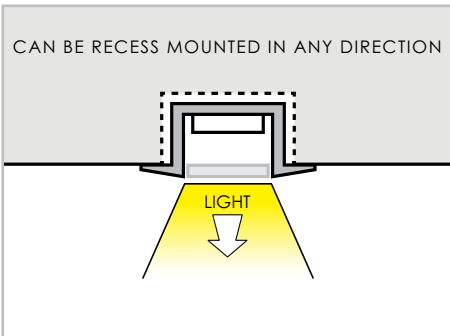

LED Track • Recessed 1715

Dimensions in millimeters

Finish (fin)	SIL Silver BLK Black ¹	WHT White ¹ CFN Custom Finish ¹
Lens (In)	FF Frosted Flat CF Clear Flat	N None
Custom Length	Custom Track lengths available Please specify length in inches Maximum length is 81" per track	
Housing	Aluminum Alloy	
Compatible Lights	UltraBright 4.4 Watt Slim LED Flex Light FLEX-ULTRASL_4.4W-ov-fin-lc-cri RegularBright 2.2 Watt LED Flex Light FLEX-REG_2.2W-ov-fin-lc-cri FLEX-REG_2.2W-ov-fin-RGB (or RGBW) FLEX-REG_3W-ov-fin-lc-cri BasicBright 1.57 Watt LED Flex Light FLEX-BASIC_1.57W-ov-fin-lc-cri	

Part Number Configuration

TRACK	REC1715	CST		
Category	Family	Length	Finish (fin)	Lens (In)
TRACK	REC 1715	CST Custom Length	SIL Silver WHT White ¹ BLK Black ¹ CFN Custom Finish ¹	FF Frosted Flat CF Clear Flat N None