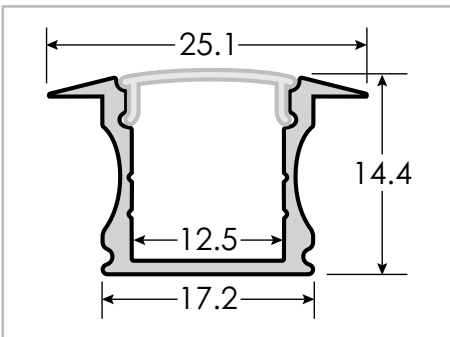

LED Track • Recessed 1715

Dimensions in millimeters

Finish (fin)	SIL Silver BLK Black ¹	WHT White ¹ CFN Custom Finish ¹
Lens (In)	FF Frosted Flat CF Clear Flat	N None
Custom Length	Custom Track lengths available Please specify length in inches Maximum length is 81" per track	
Housing	Aluminum Alloy	
Compatible Lights	UltraBright 4.4 Watt Slim LED Flex Light FLEX-ULTRASL_4.4W-ov-fin-lc-cri RegularBright 2.2 Watt LED Flex Light FLEX-REG_2.2W-ov-fin-lc-cri FLEX-REG_2.2W-ov-fin-RGB (or RGBW) FLEX-REG_3W-ov-fin-lc-cri BasicBright 1.57 Watt LED Flex Light FLEX-BASIC_1.57W-ov-fin-lc-cri	

Part Number Configuration

TRACK	REC1715	CST		
Category	Family	Length	Finish (fin)	Lens (In)
TRACK	REC 1715	CST Custom Length	SIL Silver WHT White ¹ BLK Black ¹ CFN Custom Finish ¹	FF Frosted Flat CF Clear Flat N None