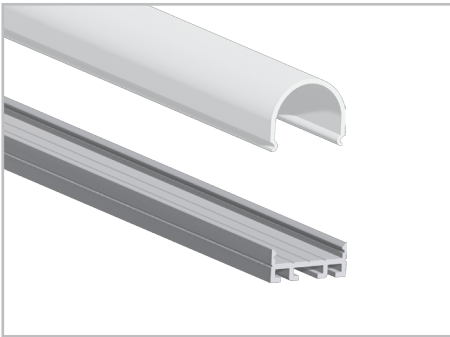

LED Track • Low Profile 2610 with Dome or Box Lens

Dimensions in millimeters

Finish (fin)	SIL BLK	Silver Black ¹	WHT CFN	White ¹ Custom Finish ¹
Lens (In)	OB OD	Opaque Box Opaque Dome	N	None
Custom Length	Custom Track lengths available Please specify length in inches Maximum length is 98" per track			
Housing	Aluminum Alloy			
Compatible Lights	<p>ExtremeBright LED Flex Light FLEX-EXTREME_7.3W-ov-fin-lc-cri FLEX-EXTREME_8.8W-ov-fin-lc-cri FLEX-EXTREME_11.2W-ov-fin-lc-cri</p> <p>UltraBright LED Flex Light FLEX-ULTRA_4.4W-ov-fin-lc-cri FLEX-ULTRA_4.4W-ov-fin-RGB (or RGBW) FLEX-ULTRA_5.2W-ov-fin-lc-cri FLEX-ULTRA_5.2W-ov-fin-RGBW FLEX-ULTRASL_4.4W-ov-fin-lc-cri</p> <p>RegularBright 3 Watt LED Flex Light FLEX-REG_3W-ov-fin-lc-cri</p> <p>Endurance LED Flex Light FLEX-ENDR_1.1W-ov-fin-lc-cri FLEX-ENDR_1.9W-ov-fin-lc-cri</p>			

Part Number Configuration

TRACK	LP2610	CST		
--------------	---------------	------------	--	--

Category	Family	Length	Finish (fin)	Lens (In)
TRACK	LP 2610	CST Custom Length	SIL Silver WHT White ¹ BLK Black ¹ CFN Custom Finish ¹	OB Opaque Box OD Opaque Dome N None