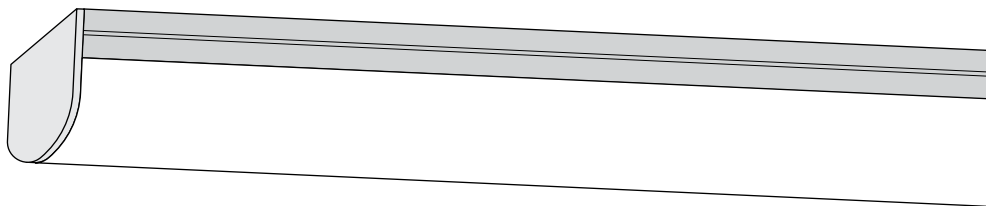

LED Track • Low Profile 2610 with Dome or Box Lens

Dimensions in millimeters

Finish (fin)	SIL BLK	Silver Black ¹	WHT CFN	White ¹ Custom Finish ¹
Lens (In)	OB OD	Opaque Box Opaque Dome	N	None
Custom Length	Custom Track lengths available Please specify length in inches Maximum length is 98" per track			
Housing	Aluminum Alloy			
Compatible Lights	<p>ExtremeBright LED Flex Light FLEX-EXTREME_7.3W-ov-fin-lc-cri FLEX-EXTREME_8.8W-ov-fin-lc-cri FLEX-EXTREME_11.2W-ov-fin-lc-cri</p> <p>UltraBright LED Flex Light FLEX-ULTRA_4.4W-ov-fin-lc-cri FLEX-ULTRA_4.4W-ov-fin-RGB (or RGBW) FLEX-ULTRA_5.2W-ov-fin-lc-cri FLEX-ULTRA_5.2W-ov-fin-RGBW FLEX-ULTRASL_4.4W-ov-fin-lc-cri</p> <p>RegularBright 3 Watt LED Flex Light FLEX-REG_3W-ov-fin-lc-cri</p> <p>Endurance LED Flex Light FLEX-ENDR_1.1W-ov-fin-lc-cri FLEX-ENDR_1.9W-ov-fin-lc-cri</p>			

Part Number Configuration

TRACK	LP2610	CST		
--------------	---------------	------------	--	--

Category	Family	Length	Finish (fin)	Lens (In)
TRACK	LP 2610	CST Custom Length	SIL Silver WHT White ¹ BLK Black ¹ CFN Custom Finish ¹	OB Opaque Box OD Opaque Dome N None