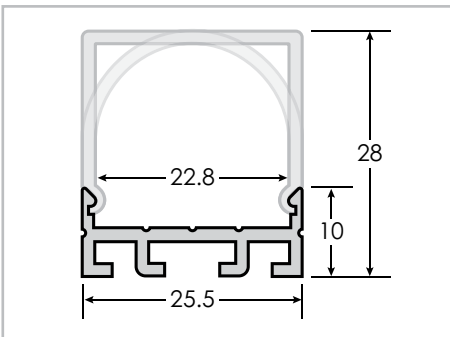

LED Track • Low Profile 2610 with Dome or Box Lens

Dimensions in millimeters

Finish (fin)	SIL BLK	Silver Black ¹	WHT CFN	White ¹ Custom Finish ¹
Lens (In)	OB OD	Opaque Box Opaque Dome	N	None
Custom Length	Custom Track lengths available Please specify length in inches Maximum length is 98" per track			
Housing	Aluminum Alloy			
Compatible Lights	<p>ExtremeBright LED Flex Light FLEX-EXTREME_7.3W-ov-fin-lc-cri FLEX-EXTREME_8.8W-ov-fin-lc-cri FLEX-EXTREME_11.2W-ov-fin-lc-cri</p> <p>UltraBright LED Flex Light FLEX-ULTRA_4.4W-ov-fin-lc-cri FLEX-ULTRA_4.4W-ov-fin-RGB (or RGBW) FLEX-ULTRA_5.2W-ov-fin-lc-cri FLEX-ULTRA_5.2W-ov-fin-RGBW FLEX-ULTRASL_4.4W-ov-fin-lc-cri</p> <p>RegularBright 3 Watt LED Flex Light FLEX-REG_3W-ov-fin-lc-cri</p> <p>Endurance LED Flex Light FLEX-ENDR_1.1W-ov-fin-lc-cri FLEX-ENDR_1.9W-ov-fin-lc-cri</p>			

Part Number Configuration

TRACK	LP2610	CST		
--------------	---------------	------------	--	--

Category	Family	Length	Finish (fin)	Lens (In)
TRACK	LP 2610	CST Custom Length	SIL Silver WHT White ¹ BLK Black ¹ CFN Custom Finish ¹	OB Opaque Box OD Opaque Dome N None