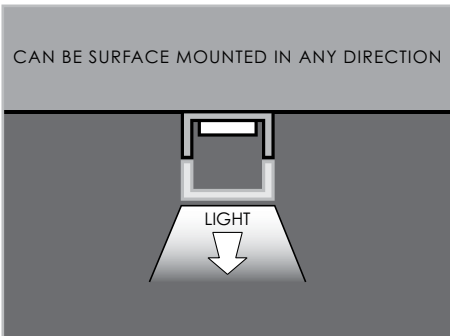

LED Track • Low Profile 2610 with Dome or Box Lens

Dimensions in millimeters

Finish (fin)	SIL BLK	Silver Black ¹	WHT CFN	White ¹ Custom Finish ¹
Lens (In)	OB OD	Opaque Box Opaque Dome	N	None
Custom Length	Custom Track lengths available Please specify length in inches Maximum length is 98" per track			
Housing	Aluminum Alloy			
Compatible Lights	<p>ExtremeBright LED Flex Light FLEX-EXTREME_7.3W-ov-fin-lc-cri FLEX-EXTREME_8.8W-ov-fin-lc-cri FLEX-EXTREME_11.2W-ov-fin-lc-cri</p> <p>UltraBright LED Flex Light FLEX-ULTRA_4.4W-ov-fin-lc-cri FLEX-ULTRA_4.4W-ov-fin-RGB (or RGBW) FLEX-ULTRA_5.2W-ov-fin-lc-cri FLEX-ULTRA_5.2W-ov-fin-RGBW FLEX-ULTRASL_4.4W-ov-fin-lc-cri</p> <p>RegularBright 3 Watt LED Flex Light FLEX-REG_3W-ov-fin-lc-cri</p> <p>Endurance LED Flex Light FLEX-ENDR_1.1W-ov-fin-lc-cri FLEX-ENDR_1.9W-ov-fin-lc-cri</p>			

Part Number Configuration

TRACK	LP2610	CST		
--------------	---------------	------------	--	--

Category	Family	Length	Finish (fin)	Lens (In)
TRACK	LP 2610	CST Custom Length	SIL Silver WHT White ¹ BLK Black ¹ CFN Custom Finish ¹	OB Opaque Box OD Opaque Dome N None