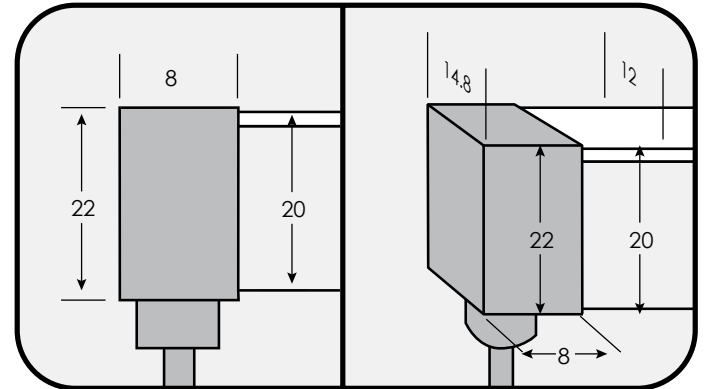

Bottom Connect - B

Injection Moulded Factory Installed