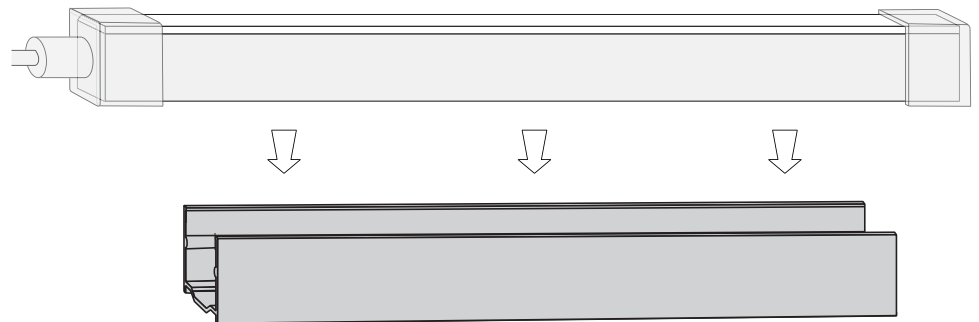

Side Left Connect - SL

Injection Moulded Factory Installed

Side Right Connect - SR

Injection Moulded Factory Installed

GENIE Neon - Twist - 1516 Track

| | |
|--------------------------|--|
| Finish (fin) | SIL Silver |
| Lens (ln) | N None |
| Custom Length | Custom Track lengths available Please specify length in inches Standard length 1 m (39") |
| Housing | Aluminum |
| Compatible Lights | GENIE Twist GENIE_NEON-TWIST-bnd-ov-fin-lc-con-cab-cri |
| Installation Note | Suitable for undermount installations with internal clips |

Part Number Configuration-GENIE_TRACK-NEON_TWIST-1516-1M-SIL-N

| | | | | |
|--------------------|------------------------|-----------|------------|----------|
| GENIE_TRACK | NEON_TWIST-1516 | 1M | SIL | N |
|--------------------|------------------------|-----------|------------|----------|