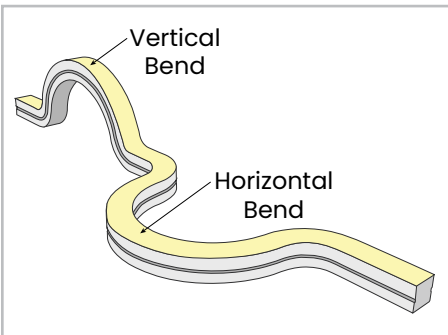

GENIE

GENIE Neon Twist

GENIE BY SGI

GENIE Neon • Twist

Dimensions in millimeters.

| | | | |
|--|---|---|----------|
| Length | Standard Length – 5 metres CST – Custom Length ¹ cuttable every 1.64" | | |
| Operating Voltage (ov) | 24V DC | | |
| Finish (fin) | WHT | White | |
| Light Colour (lc) Correlated Colour Temperature (CCT) | 2700K | Incandescent White | |
| | 3000K | Warm White | |
| | 3500K | Sand White | |
| | 4000K | Neutral White | |
| | 5000K | Cool White | |
| Bend (bnd) | XB | Dual Bend | |
| Connection (con) ¹ | E | End | |
| | B | Bottom | |
| | SL | Side Left | |
| | SR | Side Right | |
| Cable Length (cab) ¹ | STD | Standard length (1ft./ 30cm) Hardwire Cable | |
| | CST | Custom length cable available (service charges apply). Specify details. | |
| Beam Angle (ba) Degrees | 160° | | |
| Light Output Lumens | 4000K | 220 | per foot |
| CRI (cri) Colour Rendering Index | 90 | | |
| IP Rating | IP67 | | |
| Dimensions with factory connections Width, Height, Length | W | 0.59" | 15 mm |
| | H | 0.63" | 16 mm |
| | L | Supplied as 5 meter reels | |
| Watts | 3W per foot | | |
| Input Voltage | AC 100V – 240V, 277V external transformer | | |
| Dimmable | Yes | With dimmable transformer TRIAC | |
| Operating Temperature | Power Rating = 5W/M when Temp=50°C | | |
| Life Lumen Maintenance | 50,000 hours | | |
| Warranty | 3 Years (Extended Warranty Available) | | |