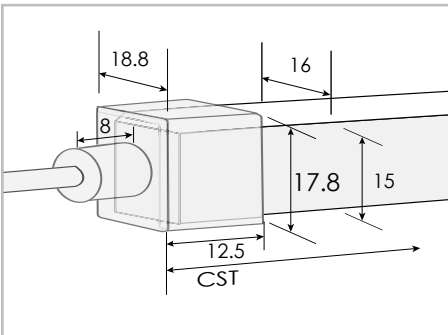

GENIE

GENIE Neon Twist

GENIE BY SGI

GENIE Neon • Twist

Dimensions in millimeters.

| | | | |
|--|---|---|----------|
| Length | Standard Length – 5 metres CST – Custom Length ¹ cuttable every 1.64" | | |
| Operating Voltage (ov) | 24V DC | | |
| Finish (fin) | WHT | White | |
| Light Colour (lc) Correlated Colour Temperature (CCT) | 2700K | Incandescent White | |
| | 3000K | Warm White | |
| | 3500K | Sand White | |
| | 4000K | Neutral White | |
| | 5000K | Cool White | |
| Bend (bnd) | XB | Dual Bend | |
| Connection (con) ¹ | E | End | |
| | B | Bottom | |
| | SL | Side Left | |
| | SR | Side Right | |
| Cable Length (cab) ¹ | STD | Standard length (1ft./ 30cm) Hardwire Cable | |
| | CST | Custom length cable available (service charges apply). Specify details. | |
| Beam Angle (ba) Degrees | 160° | | |
| Light Output Lumens | 4000K | 220 | per foot |
| CRI (cri) Colour Rendering Index | 90 | | |
| IP Rating | IP67 | | |
| Dimensions with factory connections Width, Height, Length | W | 0.59" | 15 mm |
| | H | 0.63" | 16 mm |
| | L | Supplied as 5 meter reels | |
| Watts | 3W per foot | | |
| Input Voltage | AC 100V – 240V, 277V external transformer | | |
| Dimmable | Yes | With dimmable transformer TRIAC | |
| Operating Temperature | Power Rating = 5W/M when Temp=50°C | | |
| Life Lumen Maintenance | 50,000 hours | | |
| Warranty | 3 Years (Extended Warranty Available) | | |