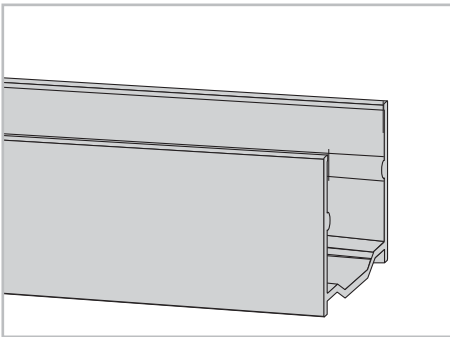

Side Left Connect - SL

Injection Moulded Factory Installed

Side Right Connect - SR

Injection Moulded Factory Installed

GENIE Neon - Twist - 1516 Track

| | |
|--------------------------|--|
| Finish (fin) | SIL Silver |
| Lens (ln) | N None |
| Custom Length | Custom Track lengths available Please specify length in inches Standard length 1 m (39") |
| Housing | Aluminum |
| Compatible Lights | GENIE Twist GENIE_NEON-TWIST-bnd-ov-fin-lc-con-cab-cri |
| Installation Note | Suitable for undermount installations with internal clips |