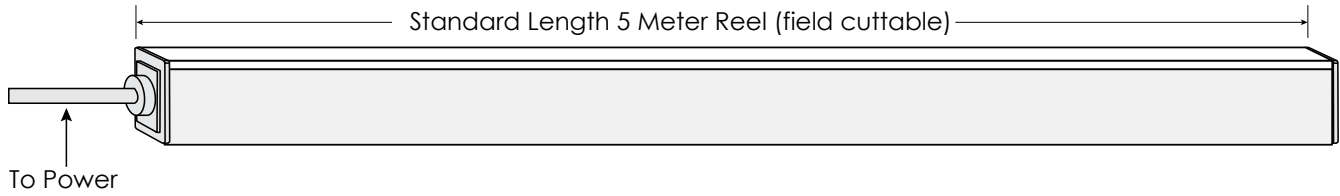

GENIE Neon • Twist • Connection Options