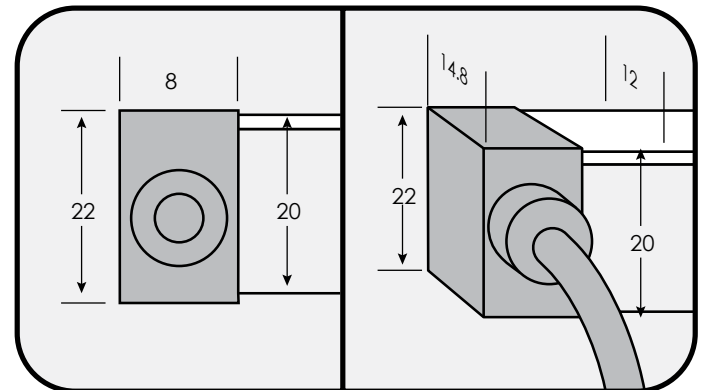

GENIE

GENIE Neon Twist

GENIE BY SGI

GENIE Neon • Twist

Dimensions in millimeters.

| | | | |
|--|---|---|----------|
| Length | Standard Length – 5 metres CST – Custom Length ¹ cuttable every 1.64" | | |
| Operating Voltage (ov) | 24V DC | | |
| Finish (fin) | WHT | White | |
| Light Colour (lc) Correlated Colour Temperature (CCT) | 2700K | Incandescent White | |
| | 3000K | Warm White | |
| | 3500K | Sand White | |
| | 4000K | Neutral White | |
| | 5000K | Cool White | |
| Bend (bnd) | XB | Dual Bend | |
| Connection (con) ¹ | E | End | |
| | B | Bottom | |
| | SL | Side Left | |
| | SR | Side Right | |
| Cable Length (cab) ¹ | STD | Standard length (1ft./ 30cm) Hardwire Cable | |
| | CST | Custom length cable available (service charges apply). Specify details. | |
| Beam Angle (ba) Degrees | 160° | | |
| Light Output Lumens | 4000K | 220 | per foot |
| CRI (cri) Colour Rendering Index | 90 | | |
| IP Rating | IP67 | | |
| Dimensions with factory connections Width, Height, Length | W | 0.59" | 15 mm |
| | H | 0.63" | 16 mm |
| | L | Supplied as 5 meter reels | |
| Watts | 3W per foot | | |
| Input Voltage | AC 100V – 240V, 277V external transformer | | |
| Dimmable | Yes | With dimmable transformer TRIAC | |
| Operating Temperature | Power Rating = 5W/M when Temp=50°C | | |
| Life Lumen Maintenance | 50,000 hours | | |
| Warranty | 3 Years (Extended Warranty Available) | | |

Side Left Connect - SL

Injection Moulded Factory Installed

Side Right Connect - SR

Injection Moulded Factory Installed

GENIE Neon - Twist - 1516 Track

| | |
|--------------------------|--|
| Finish (fin) | SIL Silver |
| Lens (ln) | N None |
| Custom Length | Custom Track lengths available Please specify length in inches Standard length 1 m (39") |
| Housing | Aluminum |
| Compatible Lights | GENIE Twist GENIE_NEON-TWIST-bnd-ov-fin-lc-con-cab-cri |
| Installation Note | Suitable for undermount installations with internal clips |