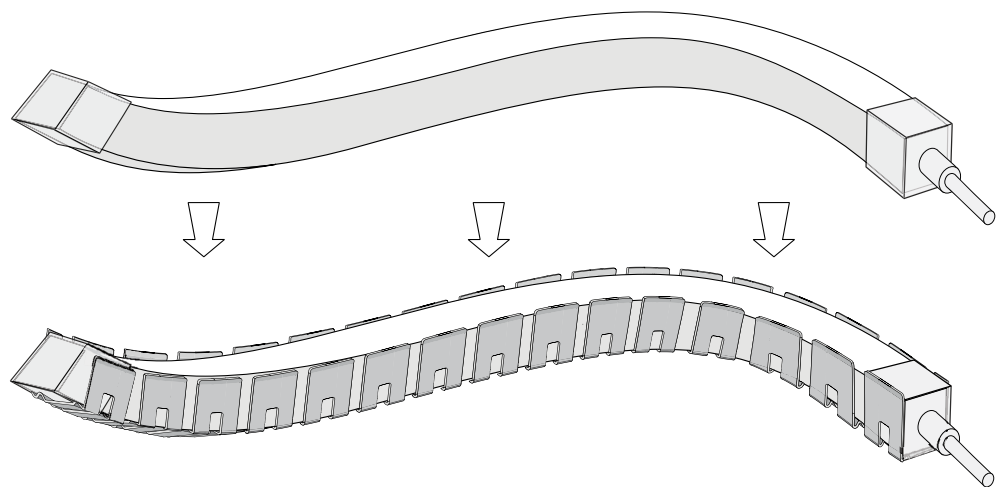

Finish (fin)	SIL Silver
Lens (ln)	N None
Custom Length	Custom Track lengths available Please specify length in inches Supplied as 0.5m sections
Housing	Aluminum
Compatible Lights	GENIE Twist GENIE_NEON-TWIST-bnd-ov-fin-lc-con-cab-cri
Installation Note	Suitable for undermount installations