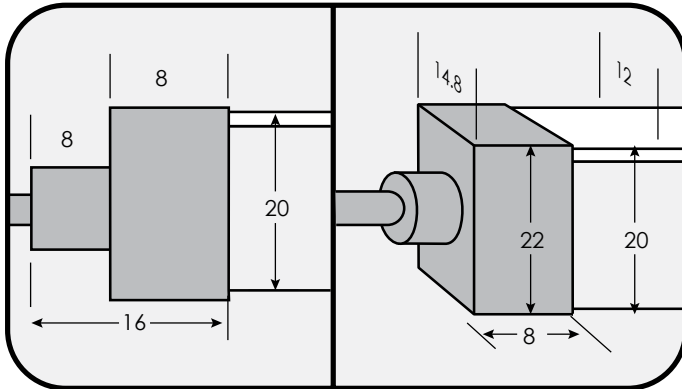

End Connect - E

Injection Moulded Factory Installed