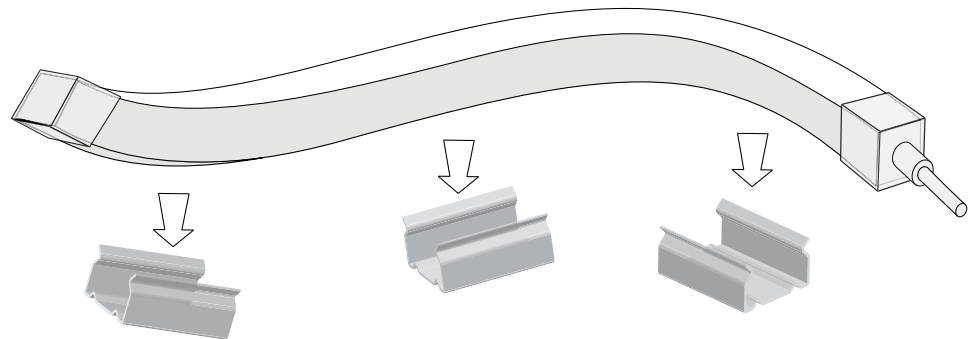

| Category | Family | Length | Finish | Lens |
|-------------|-----------------|--------|------------|--------|
| GENIE_TRACK | NEON_TWIST-1516 | 1M | SIL Silver | N None |

GENIE Neon - Twist - 1516 Clip

| | |
|--------------------------|---|
| Finish (fin) | SIL Silver |
| Lens (ln) | N None |
| Length | 0.98 INCHES 20 mm |
| Housing | Aluminum |
| Compatible Lights | GENIE Twist GENIE_NEON-TWIST-bnd-ov-fin-lc-con-cab-cri |
| Installation Note | Suitable for undermount installations with internal clips |

Part Number Configuration GENIE_CLIP-NEON_TWIST-1516-20MM-SIL-N

| | | | | |
|-------------------|------------------------|-------------|------------|----------|
| GENIE_CLIP | NEON_TWIST-1516 | 20MM | SIL | N |
|-------------------|------------------------|-------------|------------|----------|