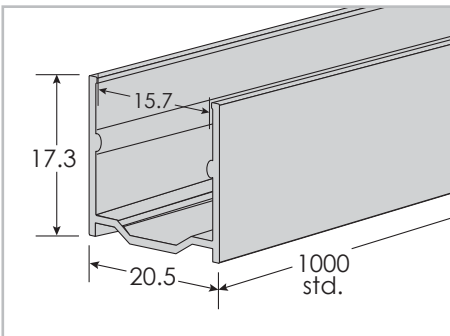

Side Left Connect - SL

Injection Moulded Factory Installed

Side Right Connect - SR

Injection Moulded Factory Installed

GENIE Neon - Twist - 1516 Track

| | |
|--------------------------|--|
| Finish (fin) | SIL Silver |
| Lens (ln) | N None |
| Custom Length | Custom Track lengths available Please specify length in inches Standard length 1 m (39") |
| Housing | Aluminum |
| Compatible Lights | GENIE Twist GENIE_NEON-TWIST-bnd-ov-fin-lc-con-cab-cri |
| Installation Note | Suitable for undermount installations with internal clips |