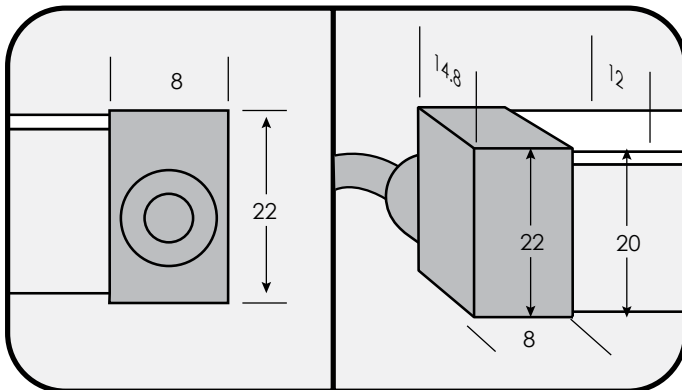

GENIE

GENIE Neon Twist

GENIE BY SGI

GENIE Neon • Twist

Dimensions in millimeters.

| | | | |
|--|---|---|----------|
| Length | Standard Length – 5 metres CST – Custom Length ¹ cuttable every 1.64" | | |
| Operating Voltage (ov) | 24V DC | | |
| Finish (fin) | WHT | White | |
| Light Colour (lc) Correlated Colour Temperature (CCT) | 2700K | Incandescent White | |
| | 3000K | Warm White | |
| | 3500K | Sand White | |
| | 4000K | Neutral White | |
| | 5000K | Cool White | |
| Bend (bnd) | XB | Dual Bend | |
| Connection (con) ¹ | E | End | |
| | B | Bottom | |
| | SL | Side Left | |
| | SR | Side Right | |
| Cable Length (cab) ¹ | STD | Standard length (1ft./ 30cm) Hardwire Cable | |
| | CST | Custom length cable available (service charges apply). Specify details. | |
| Beam Angle (ba) Degrees | 160° | | |
| Light Output Lumens | 4000K | 220 | per foot |
| CRI (cri) Colour Rendering Index | 90 | | |
| IP Rating | IP67 | | |
| Dimensions with factory connections Width, Height, Length | W | 0.59" | 15 mm |
| | H | 0.63" | 16 mm |
| | L | Supplied as 5 meter reels | |
| Watts | 3W per foot | | |
| Input Voltage | AC 100V – 240V, 277V external transformer | | |
| Dimmable | Yes | With dimmable transformer TRIAC | |
| Operating Temperature | Power Rating = 5W/M when Temp=50°C | | |
| Life Lumen Maintenance | 50,000 hours | | |
| Warranty | 3 Years (Extended Warranty Available) | | |

Side Left Connect - SL

Injection Moulded Factory Installed

Side Right Connect - SR

Injection Moulded Factory Installed

GENIE Neon - Twist - 1516 Track

| | |
|--------------------------|--|
| Finish (fin) | SIL Silver |
| Lens (ln) | N None |
| Custom Length | Custom Track lengths available Please specify length in inches Standard length 1 m (39") |
| Housing | Aluminum |
| Compatible Lights | GENIE Twist GENIE_NEON-TWIST-bnd-ov-fin-lc-con-cab-cri |
| Installation Note | Suitable for undermount installations with internal clips |