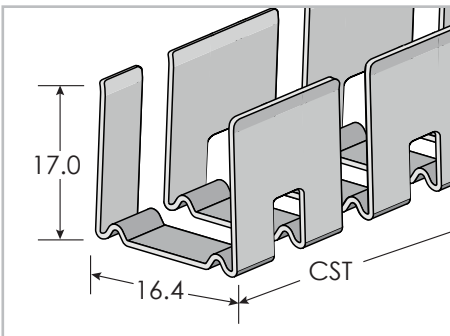

GENIE • Neon • Twist 1617 Bend Track