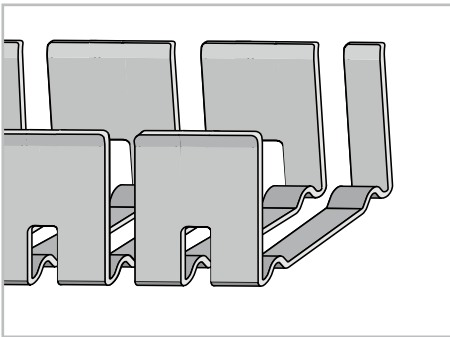

GENIE • Neon • Twist 1617 Bend Track