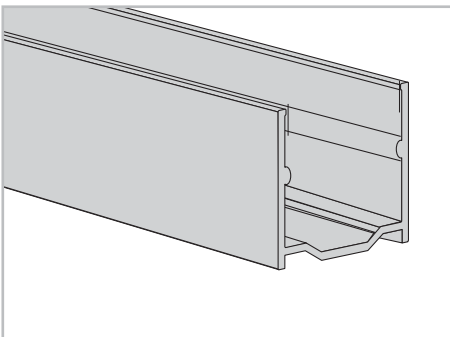

Side Left Connect - SL

Injection Moulded Factory Installed

Side Right Connect - SR

Injection Moulded Factory Installed

GENIE Neon - Twist - 1516 Track

| | |
|--------------------------|--|
| Finish (fin) | SIL Silver |
| Lens (ln) | N None |
| Custom Length | Custom Track lengths available Please specify length in inches Standard length 1 m (39") |
| Housing | Aluminum |
| Compatible Lights | GENIE Twist GENIE_NEON-TWIST-bnd-ov-fin-lc-con-cab-cri |
| Installation Note | Suitable for undermount installations with internal clips |