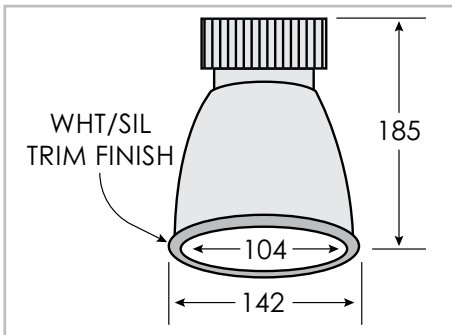

Part #: DOWNC-P-20W-4IN- fin - 40 - lc

Date:    /    /    Qty: \_\_\_\_\_

SPECIFICATION

## LED Downlight Commercial • 20 Watt 4 Inch

Dimensions in millimeters

**Part Number Configuration** – DOWNC-P-20W-4IN-fin-40-lc

<b>Operating Voltage (ov)</b>	480 mA 35 V DC 38 V DC	Constant Current Typical Maximum
<b>Finish (fin)</b>	SIL      Silver	WHT      White
<b>Beam Angle (ba)</b> Degrees	40°	
<b>Light Colour (lc)</b> Correlated Colour Temperature (CCT)	2700K 3000K 4000K 5000K	Incandescent White Warm White Neutral White Cool White
<b>Light Output</b> Lumens	2700K    1100 3000K    1440 4000K    1180 5000K    1200	
<b>IP Rating</b>	IP20	
<b>Dimension</b> Inner Diameter, Trim Diameter, Height	ID      4.1"      104 mm TD      5.6"      142 mm H       7.3"      185 mm	
<b>Housing</b>	Aluminum Alloy	
<b>Watts</b>	20W	
<b>Light Source</b>	1 x 20W LED COB Chip on Board	
<b>Input Voltage</b>	AC 100V – 277V	
<b>Dimmable</b>	Yes (0-10V)	
<b>Operating Temperature</b>	-25°C to +50°C    -13°F to 122°F	
<b>Life</b> Lumen Maintenance	50,000 hours	

Category	Grade	Family	Finish (fin)	Beam Angle (ba)	Light Colour (lc)
DOWNC	P- Professional	20W 4IN	SIL Silver WHT White	40°	2700K IW 3000K WW 4000K NW 5000K CW