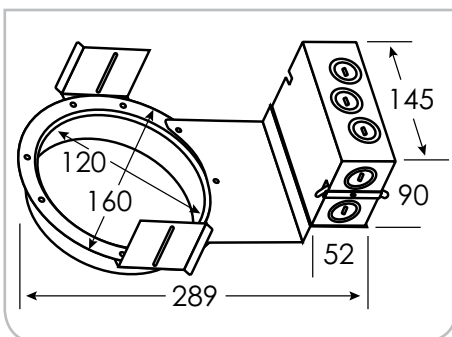

Part #: DOWNC-P-20W-4IN- fin - 40 - lc

Date:    /    /    Qty: \_\_\_\_\_

SPECIFICATION

## LED Downlight Commercial • 20 Watt 4 Inch

Dimensions in millimeters

**Part Number Configuration** – DOWNC-P-20W-4IN-fin-40-lc

<b>Operating Voltage (ov)</b>	480 mA 35 V DC 38 V DC	Constant Current Typical Maximum
<b>Finish (fin)</b>	SIL      Silver	WHT      White
<b>Beam Angle (ba)</b> Degrees	40°	
<b>Light Colour (lc)</b> Correlated Colour Temperature (CCT)	2700K 3000K 4000K 5000K	Incandescent White Warm White Neutral White Cool White
<b>Light Output</b> Lumens	2700K    1100 3000K    1440 4000K    1180 5000K    1200	
<b>IP Rating</b>	IP20	
<b>Dimension</b> Inner Diameter, Trim Diameter, Height	ID      4.1"      104 mm TD      5.6"      142 mm H       7.3"      185 mm	
<b>Housing</b>	Aluminum Alloy	
<b>Watts</b>	20W	
<b>Light Source</b>	1 x 20W LED COB Chip on Board	
<b>Input Voltage</b>	AC 100V – 277V	
<b>Dimmable</b>	Yes (0-10V)	
<b>Operating Temperature</b>	-25°C to +50°C    -13°F to 122°F	
<b>Life</b> Lumen Maintenance	50,000 hours	