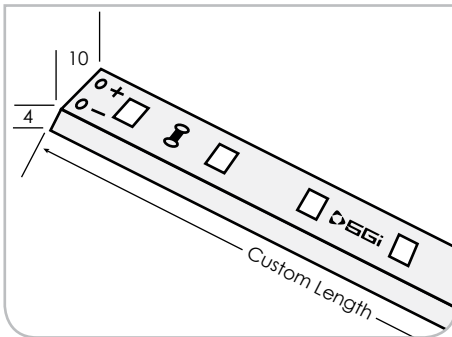

SPECIFICATION

LED Flex Light • BasicBright

Dimensions in millimeters

Operating Voltage (ov)	24V DC 12V DC ¹
Finish (fin)	Rugged – silicone injected, available in: WHT White PCB BLK Black PCB ¹
Light Colour (ic) Correlated Colour Temperature (CCT)	2700K Incandescent White 3000K Warm White 3500K Sand White 4000K Neutral White 5000K Cool White Specify Kelvin (K) for other CCTs ¹ R Red ¹ G Green ¹ B Blue ¹ A Amber ¹
Beam Angle (ba) Degrees	120°
Light Output Lumens (at 85 CRI)	2700K 114.5 per foot 3000K 120.6 per foot 3500K 125.1 per foot 4000K 129.6 per foot 5000K 138.6 per foot
CRI (cri) Colour Rendering Index	85 95 ¹
IP Rating	IP67
Dimension Width, Height, Length	W 0.393" 10 mm H 0.157" 4 mm L Specify maximum length in inches
Watts	1.57W per foot
Input Voltage	AC 100V – 240V, 277V external transformer
Dimmable	Yes With dimmable transformer MLV, ELV or 0-10V. Please specify at time of order.
Operating Temperature	-25°C to +50°C -13°F to 122°F
Life Lumen Maintenance	50,000 hours
Warranty	5 Years

Recommended Tracks

LP1407

REC1707

UCH1715

ANG2618

See track page for more compatible tracks. See individual track cutsheets for more details.

Part Number Configuration – FLEX-P-BASIC-ov-fin-ic-cri

Category	Family	Operating Voltage (ov)	Finish (fin)	Light Colour (ic)	CRI (cri)
FLEX-P Professional	BASIC	12VDC ¹ 24VDC	WHT White BLK Black ¹	2700K IW 3000K WW 3500K SW 4000K NW 5000K CW R ¹ G ¹ B ¹ A ¹	85 95 ¹