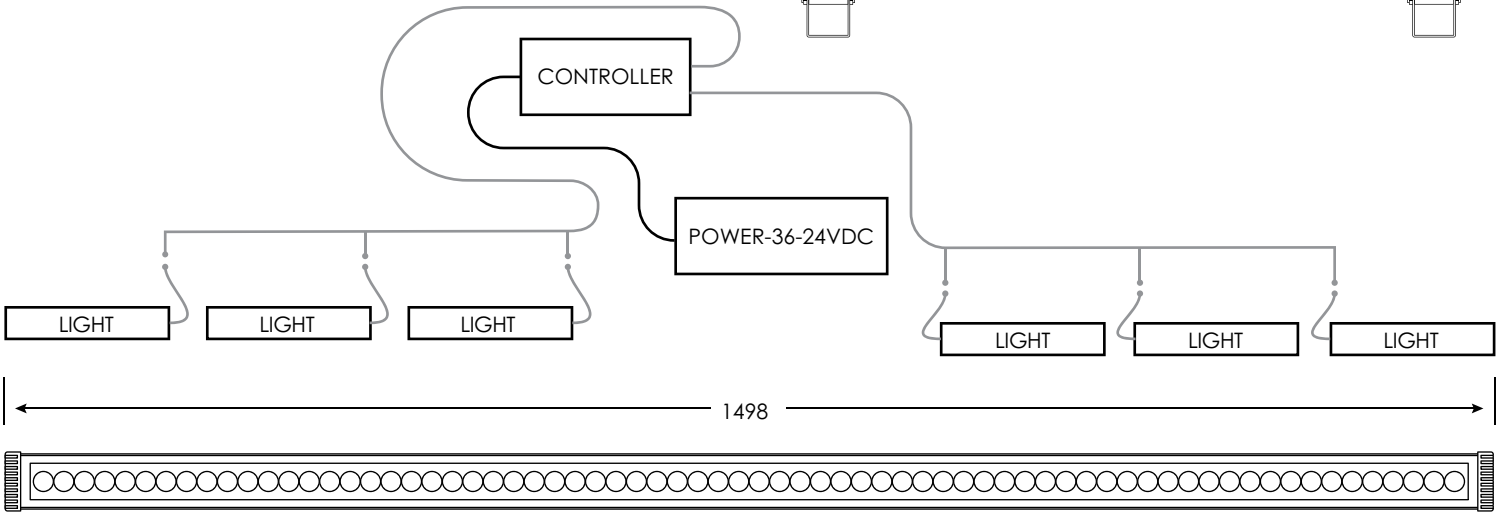

* Available on special order

Copyright © 2016 SGI Lighting Inc. The LED Lighting Source™. All rights reserved. REV201602
Due to continuous improvements and innovations, specifications may change without notice.