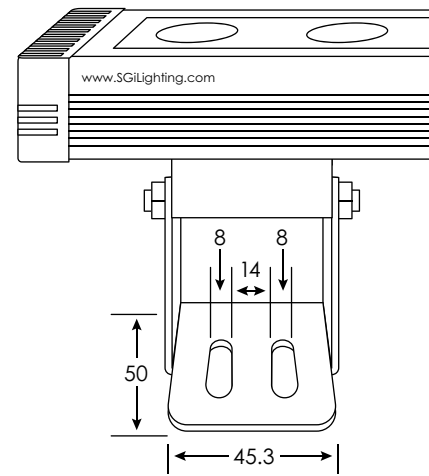

* Available on special order

Copyright © 2016 SGI Lighting Inc. The LED Lighting Source™. All rights reserved. REV201602
Due to continuous improvements and innovations, specifications may change without notice.