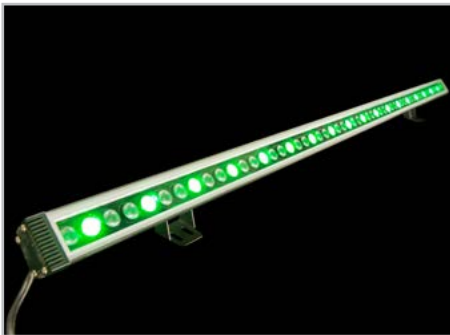

Part #: WASH-70W-LP15L70-24VDC-fin-45-RGB

Date:    /    /    Qty: \_\_\_\_\_

SPECIFICATION

## LED Washer • 70 Watt LP15 70 LED RGB

<b>Operating Voltage (ov)</b>	24V DC		
<b>Finish (fin)</b>	WHT BLK	White Black	SIL Silver
<b>Beam Angle (ba)</b> Degrees	45°		
<b>Light Colour (lc)</b> Correlated Colour Temperature (CCT)	RGB    Colour Changing  Also available in Whites and Single Colours Please see individual product spec sheets		
<b>Light Output</b> Lumens	RGB White	2815.2	
<b>IP Rating</b>	IP65		
<b>Dimension</b> Width, Height, Length	W H L	2.20" 4.29" 59"	56 mm 109 mm with bracket 1498 mm
<b>Housing</b>	Aluminum Alloy		
<b>Watts</b>	70W		
<b>Light Source</b>	70 x 1W LED		
<b>Input Voltage</b>	AC 100V – 240V, 277V    external transformer		
<b>Dimmable</b>	Yes – with dimmable transformer		
<b>Operating Temperature</b>	-25°C to +50°C    -13°F to 122°F		
<b>Life</b> Lumen Maintenance	50,000 hours		

### Part Number Configuration – WASH-70W-LP15L70-ov-fin-ba-lc

Category	Family	Operating Voltage (ov)	Finish (fin)	Beam Angle (ba)	Light Colour (lc)
WASH	70W LP15 L70	24VDC	WHT White BLK Black SIL Silver	45°	RGB