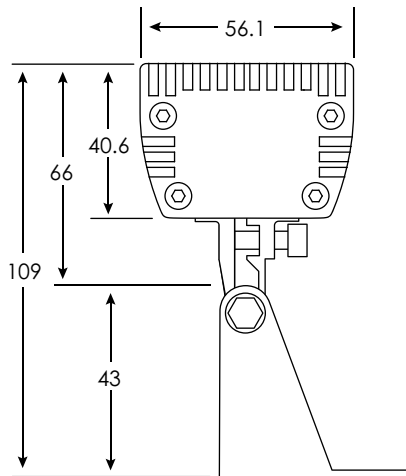

* Available on special order

Copyright © 2016 SGI Lighting Inc. The LED Lighting Source™. All rights reserved. REV201602
Due to continuous improvements and innovations, specifications may change without notice.