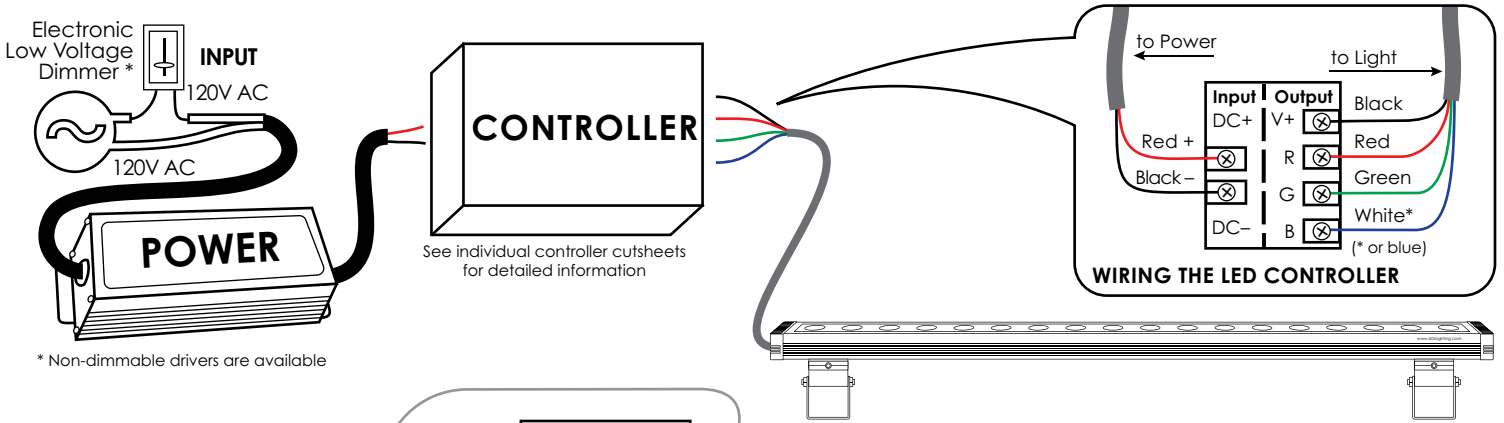

LED Washer • 70 Watt LP15 70 LED RGB

* Non-dimmable drivers are available