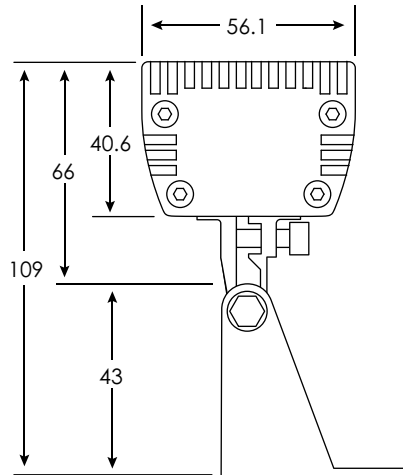

Part #: WASH-70W-LP15L70-24VDC-fin-ba-lc

Date: / / Qty: _____

SPECIFICATION

LED Washer • 70 Watt LP15 70 LED

Operating Voltage (ov)	24V DC		
Finish (fin)	WHT BLK	White Black	SIL Silver
Beam Angle (ba) Degrees	45°	12°*	80°*
Light Colour (lc) Correlated Colour Temperature (CCT)	2700K Incandescent White 3000K Warm White 4000K Neutral White 5000K Cool White RGB Colour Changing Specify Kelvin (K) for other CCTs* R Red* G Green* B Blue* A Amber*		
Light Output Lumens	3000K 4000K 5500K	2880 3198 3519	
IP Rating	IP65		
Dimension Width, Height, Length	W H L	2.20" 4.29" 59"	56 mm 109 mm with bracket 1498 mm
Housing	Aluminum Alloy		
Watts	70W		
Light Source	70 x 1W LED		
Input Voltage	AC 100V – 240V, 277V external transformer		
Dimmable	Yes – with dimmable transformer		
Operating Temperature	-25°C to +50°C -13°F to 122°F		
Life Lumen Maintenance	50,000 hours		

Part Number Configuration – WASH-70W-LP15L70-ov-fin-ba-lc

Category	Family	Operating Voltage (ov)	Finish (fin)	Beam Angle (ba)	Light Colour (lc)
WASH	70W LP15 L70	24VDC	WHT White BLK Black SIL Silver	12°* 45° 80°*	2700K IW 3000K WW 4000K NW 5000K CW RGB R* G* B* A*

Project: _____

Client: _____

Part #: WASH-70W-LP15L70-24VDC-fin-ba-lc

Date: dd / mm / yyyy Qty: _____

DIMENSIONS

LED Washer • 70 Watt LP15 70 LED

* Available on special order