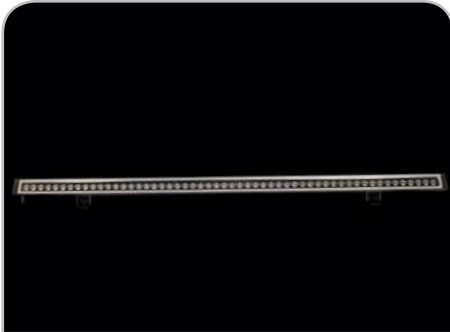

Part #: WASH-70W-LP15L70-24VDC-fin-ba-lc

Date: / / Qty: _____

SPECIFICATION

LED Washer • 70 Watt LP15 70 LED

Operating Voltage (ov)	24V DC		
Finish (fin)	WHT BLK	White Black	SIL Silver
Beam Angle (ba) Degrees	45°	12°*	80°*
Light Colour (lc) Correlated Colour Temperature (CCT)	2700K Incandescent White 3000K Warm White 4000K Neutral White 5000K Cool White RGB Colour Changing Specify Kelvin (K) for other CCTs* R Red* G Green* B Blue* A Amber*		
Light Output Lumens	3000K 4000K 5500K	2880 3198 3519	
IP Rating	IP65		
Dimension Width, Height, Length	W H L	2.20" 4.29" 59"	56 mm 109 mm with bracket 1498 mm
Housing	Aluminum Alloy		
Watts	70W		
Light Source	70 x 1W LED		
Input Voltage	AC 100V – 240V, 277V external transformer		
Dimmable	Yes – with dimmable transformer		
Operating Temperature	-25°C to +50°C -13°F to 122°F		
Life Lumen Maintenance	50,000 hours		

Part Number Configuration – WASH-70W-LP15L70-ov-fin-ba-lc

Category	Family	Operating Voltage (ov)	Finish (fin)	Beam Angle (ba)	Light Colour (lc)
WASH	70W LP15 L70	24VDC	WHT White BLK Black SIL Silver	12°* 45° 80°*	2700K IW 3000K WW 4000K NW 5000K CW RGB R* G* B* A*