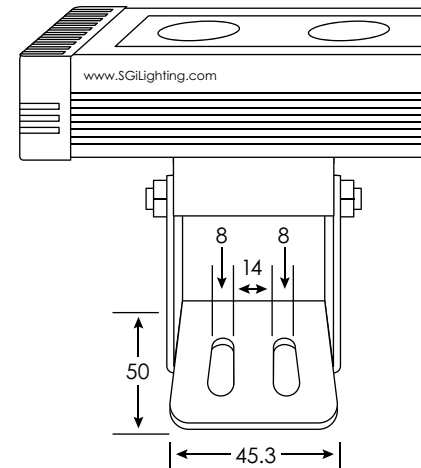

Part #: WASH-70W-LP15L70-24VDC-fin-ba-lc

Date: / / Qty: _____

SPECIFICATION

LED Washer • 70 Watt LP15 70 LED

Operating Voltage (ov)	24V DC		
Finish (fin)	WHT BLK	White Black	SIL Silver
Beam Angle (ba) Degrees	45°	12°*	80°*
Light Colour (lc) Correlated Colour Temperature (CCT)	2700K Incandescent White 3000K Warm White 4000K Neutral White 5000K Cool White RGB Colour Changing Specify Kelvin (K) for other CCTs* R Red* G Green* B Blue* A Amber*		
Light Output Lumens	3000K 4000K 5500K	2880 3198 3519	
IP Rating	IP65		
Dimension Width, Height, Length	W H L	2.20" 4.29" 59"	56 mm 109 mm with bracket 1498 mm
Housing	Aluminum Alloy		
Watts	70W		
Light Source	70 x 1W LED		
Input Voltage	AC 100V – 240V, 277V external transformer		
Dimmable	Yes – with dimmable transformer		
Operating Temperature	-25°C to +50°C -13°F to 122°F		
Life Lumen Maintenance	50,000 hours		

Part Number Configuration – WASH-70W-LP15L70-ov-fin-ba-lc

Category	Family	Operating Voltage (ov)	Finish (fin)	Beam Angle (ba)	Light Colour (lc)
WASH	70W LP15 L70	24VDC	WHT White BLK Black SIL Silver	12°* 45° 80°*	2700K IW 3000K WW 4000K NW 5000K CW RGB R* G* B* A*

Project: _____

Client: _____

Part #: WASH-70W-LP15L70-24VDC-fin-ba-lc

Date: dd / mm / yyyy Qty: _____

DIMENSIONS

LED Washer • 70 Watt LP15 70 LED

* Available on special order