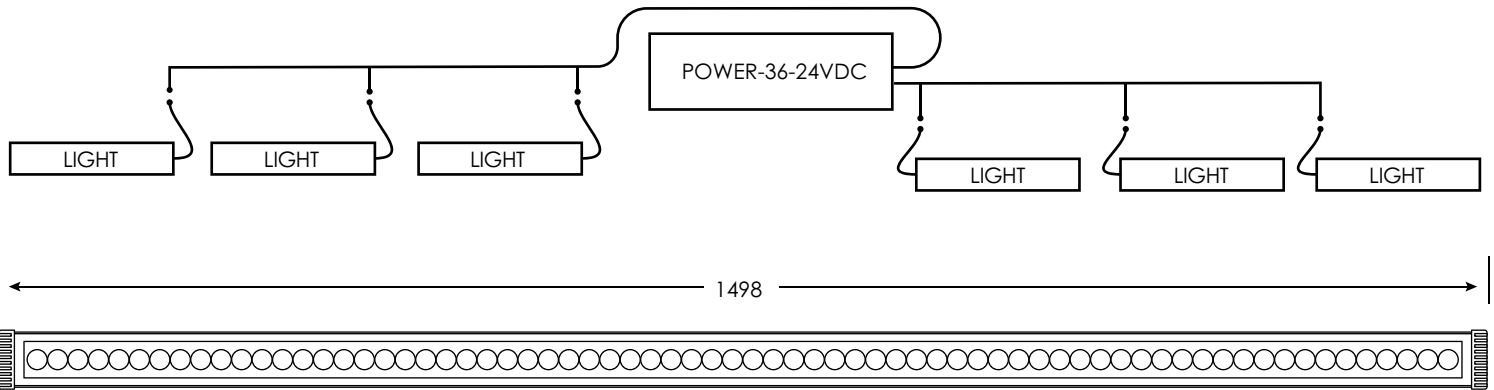

Part #: WASH-70W-LP15L70-24VDC-fin-ba-lc

Date: / / Qty: _____

SPECIFICATION

LED Washer • 70 Watt LP15 70 LED

Operating Voltage (ov)	24V DC		
Finish (fin)	WHT BLK	White Black	SIL Silver
Beam Angle (ba) Degrees	45°	12°*	80°*
Light Colour (lc) Correlated Colour Temperature (CCT)	2700K Incandescent White 3000K Warm White 4000K Neutral White 5000K Cool White RGB Colour Changing Specify Kelvin (K) for other CCTs* R Red* G Green* B Blue* A Amber*		
Light Output Lumens	3000K 4000K 5500K	2880 3198 3519	
IP Rating	IP65		
Dimension Width, Height, Length	W H L	2.20" 4.29" 59"	56 mm 109 mm with bracket 1498 mm
Housing	Aluminum Alloy		
Watts	70W		
Light Source	70 x 1W LED		
Input Voltage	AC 100V – 240V, 277V external transformer		
Dimmable	Yes – with dimmable transformer		
Operating Temperature	-25°C to +50°C -13°F to 122°F		
Life Lumen Maintenance	50,000 hours		

Part Number Configuration – WASH-70W-LP15L70-ov-fin-ba-lc

Category	Family	Operating Voltage (ov)	Finish (fin)	Beam Angle (ba)	Light Colour (lc)
WASH	70W LP15 L70	24VDC	WHT White BLK Black SIL Silver	12°* 45° 80°*	2700K IW 3000K WW 4000K NW 5000K CW RGB R* G* B* A*

Project: _____

Client: _____

Part #: WASH-70W-LP15L70-24VDC-fin-ba-lc

Date: dd / mm / yyyy Qty: _____

DIMENSIONS

LED Washer • 70 Watt LP15 70 LED

* Available on special order