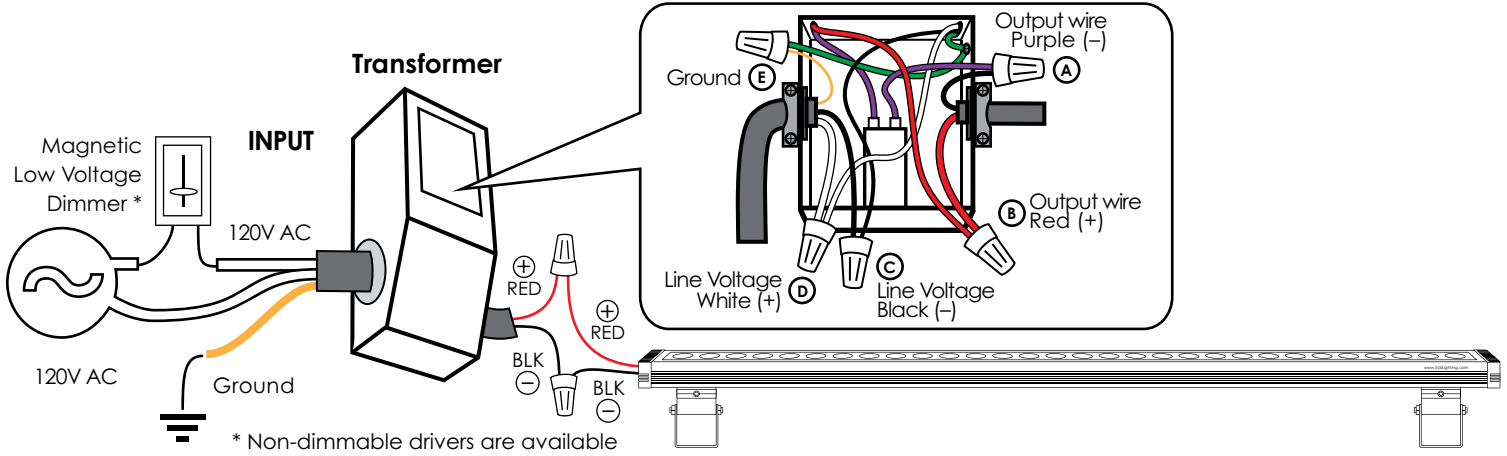

Project: _____

Client: _____

Part #: WASH-70W-LP15L70-24VDC-fin-ba-lc

Date: dd / mm / yyyy Qty: _____

DIMENSIONS

LED Washer • 70 Watt LP15 70 LED

* Available on special order