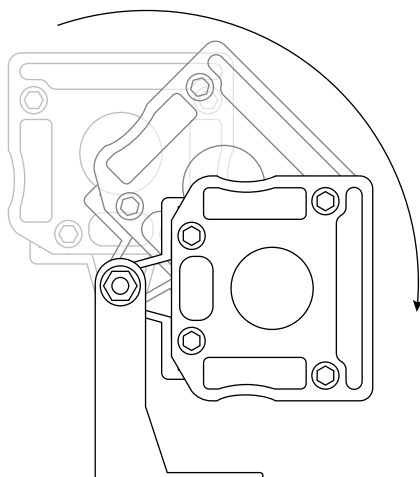

Part #: WASH-watt-LPS10L36-24VDC-fin-ba-ic

Date: / / Qty: _____

SPECIFICATION

LED Washer • 18/36 Watt Slim LP10 36 LED

Operating Voltage (ov)	24V DC			
Finish (fin)	BLK WHT	Black White*	SIL CST	Silver* Custom*
Beam Angle (ba) Degrees	15°*	45°		
Light Colour (lc) Correlated Colour Temperature (CCT)	3000K 4000K 5000K	Warm White Neutral White Cool White		
Light Output Lumens	3000K 4000K 5000K	768 18W 852 18W 938 18W	1536 36W 1705 36W 1876 36W	
IP Rating	IP65			
Dimension Width, Height, Length	W H L	1.73" 3.32" 39.7"	44 mm 84.4 mm with bracket 1010 mm	
Housing	Aluminum Alloy			
Watts	18W 36W			
Light Source	36 x 0.5W LED 18W		36 x 1W LED 36W	
Input Voltage	AC 100V – 240V, 277V external driver			
Dimmable	Yes – with dimmable driver			
Operating Temperature	-25°C to +50°C -13°F to 122°F			
Life Lumen Maintenance	50,000 hours			

Part Number Configuration – WASH-watt-LPS10L36-ov-fin-ba-ic

Category	Family	Operating Voltage (ov)	Finish (fin)	Beam Angle (ba)	Light Colour (lc)
WASH	18W LPS10 L36 36W LPS10 L36	24VDC	BLK Black	15°*	3000K WW 4000K NW 5000K CW
			SIL Silver*	45°	
			WHT White*		
			CST Custom*		

Project: _____

Client: _____

Part #: WASH-watt-LPS10L36-24VDC-fin-ba-lc

Date: dd / mm / yyyy Qty:

DIMENSIONS

LED Washer • 18/36 Watt Slim LP10 36 LED

* Available on special order