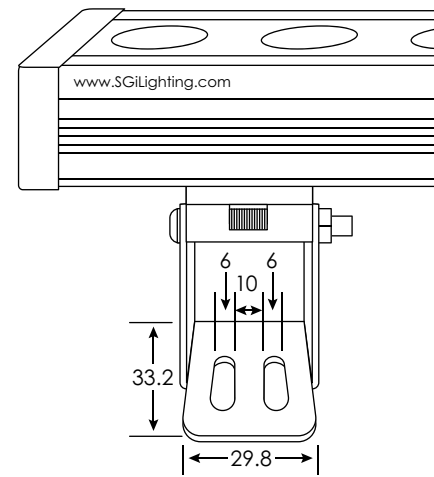

Part #: WASH-watt-LPS10L36-24VDC-fin-ba-ic

Date: / / Qty: _____

SPECIFICATION

LED Washer • 18/36 Watt Slim LP10 36 LED

Operating Voltage (ov)	24V DC			
Finish (fin)	BLK WHT	Black White*	SIL CST	Silver* Custom*
Beam Angle (ba) Degrees	15°*	45°		
Light Colour (lc) Correlated Colour Temperature (CCT)	3000K 4000K 5000K	Warm White Neutral White Cool White		
Light Output Lumens	3000K 4000K 5000K	768 18W 852 18W 938 18W	1536 36W 1705 36W 1876 36W	
IP Rating	IP65			
Dimension Width, Height, Length	W H L	1.73" 3.32" 39.7"	44 mm 84.4 mm with bracket 1010 mm	
Housing	Aluminum Alloy			
Watts	18W 36W			
Light Source	36 x 0.5W LED 18W		36 x 1W LED 36W	
Input Voltage	AC 100V – 240V, 277V external driver			
Dimmable	Yes – with dimmable driver			
Operating Temperature	-25°C to +50°C -13°F to 122°F			
Life Lumen Maintenance	50,000 hours			

Part Number Configuration – WASH-watt-LPS10L36-ov-fin-ba-ic

Category	Family	Operating Voltage (ov)	Finish (fin)	Beam Angle (ba)	Light Colour (lc)
WASH	18W LPS10 L36 36W LPS10 L36	24VDC	BLK Black	15°*	3000K WW 4000K NW 5000K CW
			SIL Silver*	45°	
			WHT White*		
			CST Custom*		

Project: _____

Client: _____

Part #: WASH-watt-LPS10L36-24VDC-fin-ba-lc

Date: dd / mm / yyyy Qty:

DIMENSIONS

LED Washer • 18/36 Watt Slim LP10 36 LED

* Available on special order