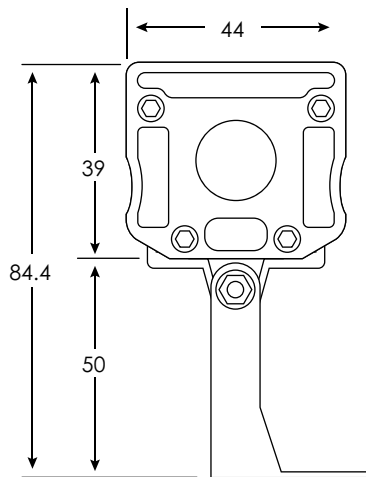

Part #: WASH-watt-LPS10L36-24VDC-fin-ba-ic

Date: / / Qty: _____

SPECIFICATION

LED Washer • 18/36 Watt Slim LP10 36 LED

Operating Voltage (ov)	24V DC			
Finish (fin)	BLK WHT	Black White*	SIL CST	Silver* Custom*
Beam Angle (ba) Degrees	15°*	45°		
Light Colour (lc) Correlated Colour Temperature (CCT)	3000K 4000K 5000K	Warm White Neutral White Cool White		
Light Output Lumens	3000K 4000K 5000K	768 18W 852 18W 938 18W	1536 36W 1705 36W 1876 36W	
IP Rating	IP65			
Dimension Width, Height, Length	W H L	1.73" 3.32" 39.7"	44 mm 84.4 mm with bracket 1010 mm	
Housing	Aluminum Alloy			
Watts	18W 36W			
Light Source	36 x 0.5W LED 18W		36 x 1W LED 36W	
Input Voltage	AC 100V – 240V, 277V external driver			
Dimmable	Yes – with dimmable driver			
Operating Temperature	-25°C to +50°C -13°F to 122°F			
Life Lumen Maintenance	50,000 hours			

Part Number Configuration – WASH-watt-LPS10L36-ov-fin-ba-ic

Category	Family	Operating Voltage (ov)	Finish (fin)	Beam Angle (ba)	Light Colour (lc)
WASH	18W LPS10 L36 36W LPS10 L36	24VDC	BLK Black	15°*	3000K WW 4000K NW 5000K CW
			SIL Silver*	45°	
			WHT White*		
			CST Custom*		

Project: _____

Client: _____

Part #: WASH-watt-LPS10L36-24VDC-fin-ba-lc

Date: dd / mm / yyyy Qty:

DIMENSIONS

LED Washer • 18/36 Watt Slim LP10 36 LED

* Available on special order