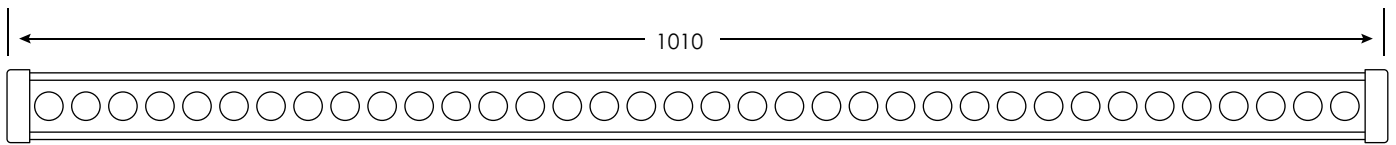

Part #: WASH-watt-LPS10L36-24VDC-fin-ba-ic

Date: / / Qty: _____

SPECIFICATION

LED Washer • 18/36 Watt Slim LP10 36 LED

Operating Voltage (ov)	24V DC			
Finish (fin)	BLK WHT	Black White*	SIL CST	Silver* Custom*
Beam Angle (ba) Degrees	15°*	45°		
Light Colour (lc) Correlated Colour Temperature (CCT)	3000K 4000K 5000K	Warm White Neutral White Cool White		
Light Output Lumens	3000K 4000K 5000K	768 18W 852 18W 938 18W	1536 36W 1705 36W 1876 36W	
IP Rating	IP65			
Dimension Width, Height, Length	W H L	1.73" 3.32" 39.7"	44 mm 84.4 mm with bracket 1010 mm	
Housing	Aluminum Alloy			
Watts	18W 36W			
Light Source	36 x 0.5W LED 18W		36 x 1W LED 36W	
Input Voltage	AC 100V – 240V, 277V external driver			
Dimmable	Yes – with dimmable driver			
Operating Temperature	-25°C to +50°C -13°F to 122°F			
Life Lumen Maintenance	50,000 hours			

Part Number Configuration – WASH-watt-LPS10L36-ov-fin-ba-ic

Category	Family	Operating Voltage (ov)	Finish (fin)	Beam Angle (ba)	Light Colour (lc)
WASH	18W LPS10 L36 36W LPS10 L36	24VDC	BLK Black	15°*	3000K WW 4000K NW 5000K CW
			SIL Silver*	45°	
			WHT White*		
			CST Custom*		

Project: _____

Client: _____

Part #: WASH-watt-LPS10L36-24VDC-fin-ba-lc

Date: dd / mm / yyyy Qty:

DIMENSIONS

LED Washer • 18/36 Watt Slim LP10 36 LED

* Available on special order