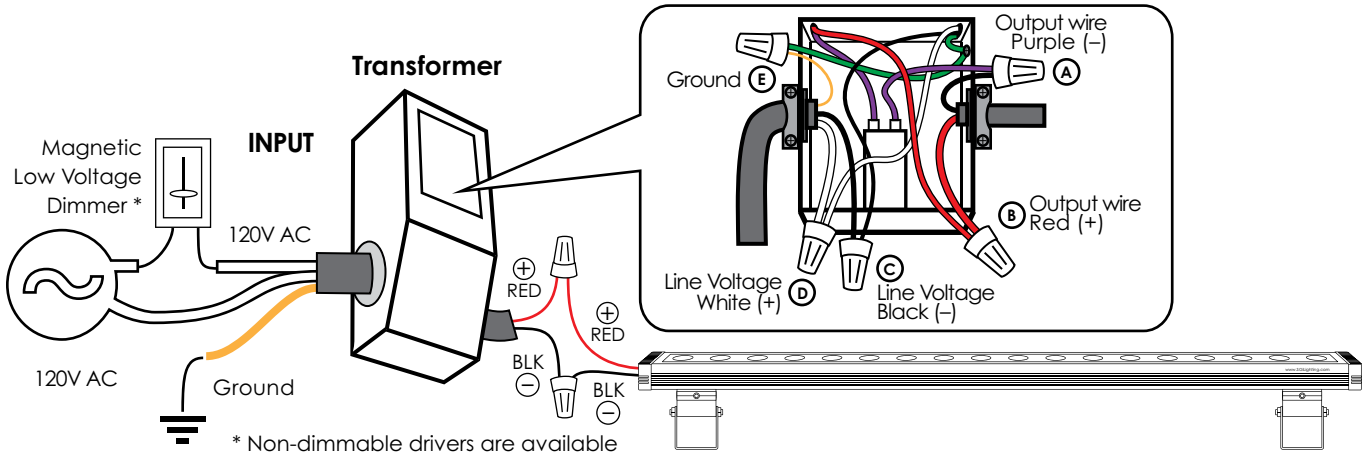

Project: _____

Client: _____

Part #: WASH-watt-LPS10L36-24VDC-fin-ba-lc

Date: dd / mm / yyyy Qty:

DIMENSIONS

LED Washer • 18/36 Watt Slim LP10 36 LED

* Available on special order