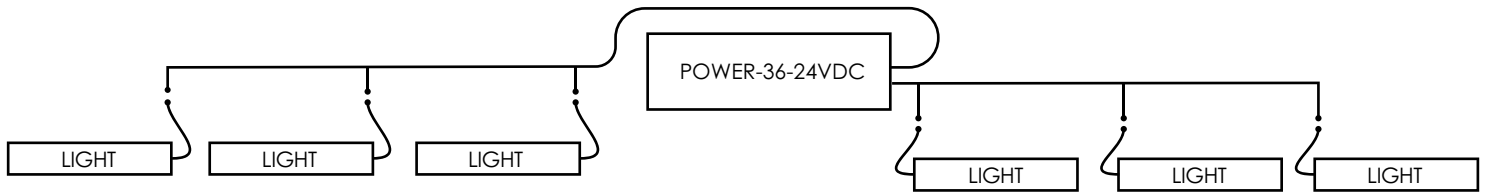

Part #: WASH-watt-LPS10L36-24VDC-fin-ba-ic

Date: / / Qty: _____

SPECIFICATION

LED Washer • 18/36 Watt Slim LP10 36 LED

Operating Voltage (ov)	24V DC			
Finish (fin)	BLK WHT	Black White*	SIL CST	Silver* Custom*
Beam Angle (ba) Degrees	15°*	45°		
Light Colour (lc) Correlated Colour Temperature (CCT)	3000K 4000K 5000K	Warm White Neutral White Cool White		
Light Output Lumens	3000K 4000K 5000K	768 18W 852 18W 938 18W	1536 36W 1705 36W 1876 36W	
IP Rating	IP65			
Dimension Width, Height, Length	W H L	1.73" 3.32" 39.7"	44 mm 84.4 mm with bracket 1010 mm	
Housing	Aluminum Alloy			
Watts	18W 36W			
Light Source	36 x 0.5W LED 18W		36 x 1W LED 36W	
Input Voltage	AC 100V – 240V, 277V external driver			
Dimmable	Yes – with dimmable driver			
Operating Temperature	-25°C to +50°C -13°F to 122°F			
Life Lumen Maintenance	50,000 hours			

Part Number Configuration – WASH-watt-LPS10L36-ov-fin-ba-ic

Category	Family	Operating Voltage (ov)	Finish (fin)	Beam Angle (ba)	Light Colour (lc)
WASH	18W LPS10 L36 36W LPS10 L36	24VDC	BLK Black	15°*	3000K WW 4000K NW 5000K CW
			SIL Silver*	45°	
			WHT White*		
			CST Custom*		

Project: _____

Client: _____

Part #: WASH-watt-LPS10L36-24VDC-fin-ba-lc

Date: dd / mm / yyyy Qty:

DIMENSIONS

LED Washer • 18/36 Watt Slim LP10 36 LED

* Available on special order