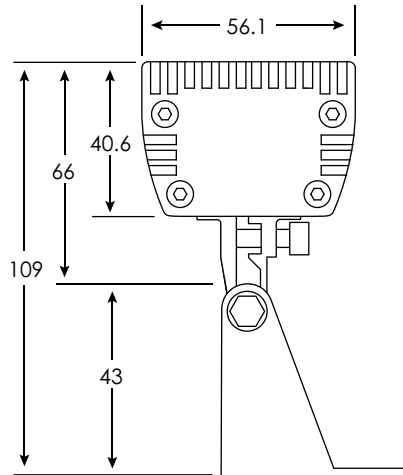

Part #: WASH-18W-LP05L18-24VDC-fin-ba-ic

Date: / / Qty: _____

SPECIFICATION

LED Washer • 18 Watt LP05 18 LED

Operating Voltage (ov)	24V DC		
Finish (fin)	WHT BLK	White Black	SIL Silver
Beam Angle (ba) Degrees	45°	12°*	80°*
Light Colour (lc) Correlated Colour Temperature (CCT)	2700K Incandescent White 3000K Warm White 4000K Neutral White 5000K Cool White RGB Colour Changing Specify Kelvin (K) for other CCTs* R Red* G Green* B Blue* A Amber*		
Light Output Lumens	3000K 4000K 5000K	960 1066 1173	
IP Rating	IP65		
Dimension Width, Height, Length	W H L	2.20" 4.29" 19"	56 mm 109 mm with bracket 482 mm
Housing	Aluminum Alloy		
Watts	18W		
Light Source	18 x 1W LED		
Input Voltage	AC 100V – 240V, 277V external transformer		
Dimmable	Yes – with dimmable transformer		
Operating Temperature	-25°C to +50°C -13°F to 122°F		
Life Lumen Maintenance	50,000 hours		

Part Number Configuration – WASH-18W-LP05L18-ov-fin-ba-ic

Category	Family	Operating Voltage (ov)	Finish (fin)	Beam Angle (ba)	Light Colour (lc)
WASH	18W LP05 L18	24VDC	WHT White BLK Black SIL Silver	12°* 45° 80°*	2700K IW 3000K WW 4000K NW 5000K CW RGB R* G* B* A*

Project: _____

Client: _____

Part #: WASH-18W-LP05L18-24VDC-fin-ba-lc

Date: / / Qty: _____

DIMENSIONS

LED Washer • 18 Watt LP05 18 LED

* Available on special order