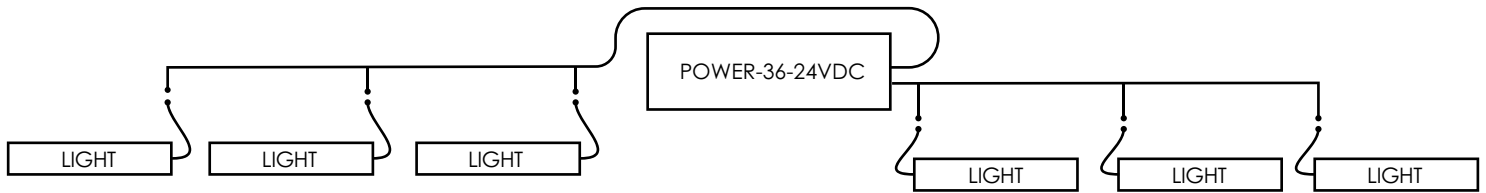

Part #: WASH-18W-LP05L18-24VDC-fin-ba-ic

Date: / / Qty: _____

SPECIFICATION

LED Washer • 18 Watt LP05 18 LED

Operating Voltage (ov)	24V DC		
Finish (fin)	WHT BLK	White Black	SIL Silver
Beam Angle (ba) Degrees	45°	12°*	80°*
Light Colour (lc) Correlated Colour Temperature (CCT)	2700K Incandescent White 3000K Warm White 4000K Neutral White 5000K Cool White RGB Colour Changing Specify Kelvin (K) for other CCTs* R Red* G Green* B Blue* A Amber*		
Light Output Lumens	3000K 4000K 5000K	960 1066 1173	
IP Rating	IP65		
Dimension Width, Height, Length	W H L	2.20" 4.29" 19"	56 mm 109 mm with bracket 482 mm
Housing	Aluminum Alloy		
Watts	18W		
Light Source	18 x 1W LED		
Input Voltage	AC 100V – 240V, 277V external transformer		
Dimmable	Yes – with dimmable transformer		
Operating Temperature	-25°C to +50°C -13°F to 122°F		
Life Lumen Maintenance	50,000 hours		

Part Number Configuration – WASH-18W-LP05L18-ov-fin-ba-ic

Category	Family	Operating Voltage (ov)	Finish (fin)	Beam Angle (ba)	Light Colour (lc)
WASH	18W LP05 L18	24VDC	WHT White BLK Black SIL Silver	12°* 45° 80°*	2700K IW 3000K WW 4000K NW 5000K CW RGB R* G* B* A*

Project: _____

Client: _____

Part #: WASH-18W-LP05L18-24VDC-fin-ba-lc

Date: / / Qty: _____

DIMENSIONS

LED Washer • 18 Watt LP05 18 LED

* Available on special order