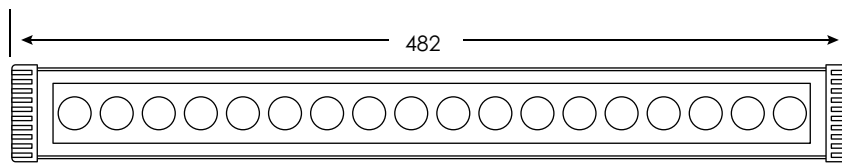

Part #: WASH-18W-LP05L18-24VDC-fin-ba-ic

Date: / / Qty: _____

SPECIFICATION

LED Washer • 18 Watt LP05 18 LED

Operating Voltage (ov)	24V DC		
Finish (fin)	WHT BLK	White Black	SIL Silver
Beam Angle (ba) Degrees	45°	12°*	80°*
Light Colour (lc) Correlated Colour Temperature (CCT)	2700K Incandescent White 3000K Warm White 4000K Neutral White 5000K Cool White RGB Colour Changing Specify Kelvin (K) for other CCTs* R Red* G Green* B Blue* A Amber*		
Light Output Lumens	3000K 4000K 5000K	960 1066 1173	
IP Rating	IP65		
Dimension Width, Height, Length	W H L	2.20" 4.29" 19"	56 mm 109 mm with bracket 482 mm
Housing	Aluminum Alloy		
Watts	18W		
Light Source	18 x 1W LED		
Input Voltage	AC 100V – 240V, 277V external transformer		
Dimmable	Yes – with dimmable transformer		
Operating Temperature	-25°C to +50°C -13°F to 122°F		
Life Lumen Maintenance	50,000 hours		

Part Number Configuration – WASH-18W-LP05L18-ov-fin-ba-ic

Category	Family	Operating Voltage (ov)	Finish (fin)	Beam Angle (ba)	Light Colour (lc)
WASH	18W LP05 L18	24VDC	WHT White BLK Black SIL Silver	12°* 45° 80°*	2700K IW 3000K WW 4000K NW 5000K CW RGB R* G* B* A*

Project: _____

Client: _____

Part #: WASH-18W-LP05L18-24VDC-fin-ba-lc

Date: / / Qty: _____

DIMENSIONS

LED Washer • 18 Watt LP05 18 LED

* Available on special order