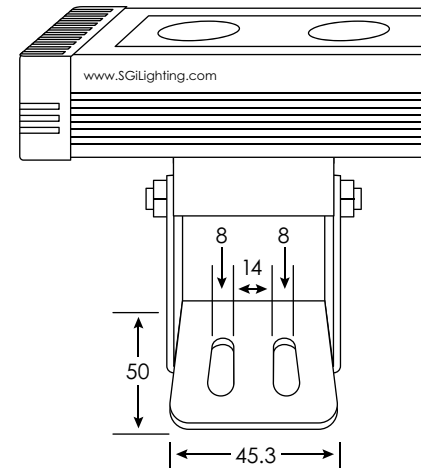

Part #: WASH-18W-LP05L18-24VDC-fin-ba-ic

Date: / / Qty: _____

SPECIFICATION

LED Washer • 18 Watt LP05 18 LED

Operating Voltage (ov)	24V DC		
Finish (fin)	WHT BLK	White Black	SIL Silver
Beam Angle (ba) Degrees	45°	12°*	80°*
Light Colour (lc) Correlated Colour Temperature (CCT)	2700K Incandescent White 3000K Warm White 4000K Neutral White 5000K Cool White RGB Colour Changing Specify Kelvin (K) for other CCTs* R Red* G Green* B Blue* A Amber*		
Light Output Lumens	3000K 4000K 5000K	960 1066 1173	
IP Rating	IP65		
Dimension Width, Height, Length	W H L	2.20" 4.29" 19"	56 mm 109 mm with bracket 482 mm
Housing	Aluminum Alloy		
Watts	18W		
Light Source	18 x 1W LED		
Input Voltage	AC 100V – 240V, 277V external transformer		
Dimmable	Yes – with dimmable transformer		
Operating Temperature	-25°C to +50°C -13°F to 122°F		
Life Lumen Maintenance	50,000 hours		

Part Number Configuration – WASH-18W-LP05L18-ov-fin-ba-ic

Category	Family	Operating Voltage (ov)	Finish (fin)	Beam Angle (ba)	Light Colour (lc)
WASH	18W LP05 L18	24VDC	WHT White BLK Black SIL Silver	12°* 45° 80°*	2700K IW 3000K WW 4000K NW 5000K CW RGB R* G* B* A*

Project: _____

Client: _____

Part #: WASH-18W-LP05L18-24VDC-fin-ba-lc

Date: / / Qty: _____

DIMENSIONS

LED Washer • 18 Watt LP05 18 LED

* Available on special order