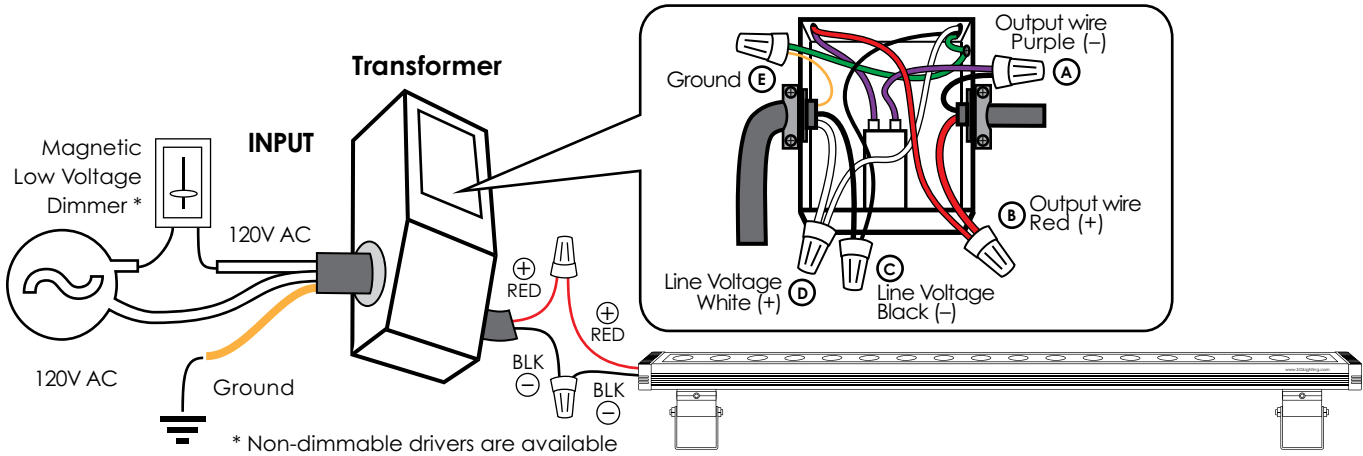

Part #: WASH-18W-LP05L18-24VDC-fin-ba-ic

Date: / / Qty: _____

SPECIFICATION

LED Washer • 18 Watt LP05 18 LED

Operating Voltage (ov)	24V DC		
Finish (fin)	WHT BLK	White Black	SIL Silver
Beam Angle (ba) Degrees	45°	12°*	80°*
Light Colour (lc) Correlated Colour Temperature (CCT)	2700K Incandescent White 3000K Warm White 4000K Neutral White 5000K Cool White RGB Colour Changing Specify Kelvin (K) for other CCTs* R Red* G Green* B Blue* A Amber*		
Light Output Lumens	3000K 4000K 5000K	960 1066 1173	
IP Rating	IP65		
Dimension Width, Height, Length	W H L	2.20" 4.29" 19"	56 mm 109 mm with bracket 482 mm
Housing	Aluminum Alloy		
Watts	18W		
Light Source	18 x 1W LED		
Input Voltage	AC 100V – 240V, 277V external transformer		
Dimmable	Yes – with dimmable transformer		
Operating Temperature	-25°C to +50°C -13°F to 122°F		
Life Lumen Maintenance	50,000 hours		

Project: _____

Client: _____

Part #: WASH-18W-LP05L18-24VDC-fin-ba-lc

Date: / / Qty: _____

DIMENSIONS

LED Washer • 18 Watt LP05 18 LED

* Available on special order