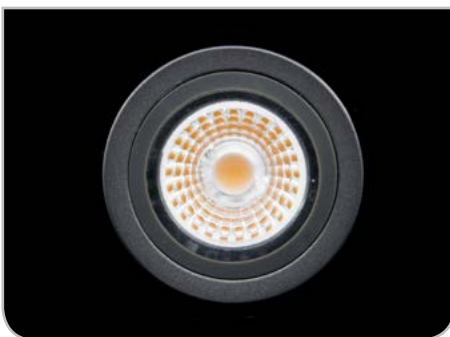

Part #: LAMP-5W-GU10-fin-ba-ic

Date: / / Qty: _____

SPECIFICATION

LED Lamp • 5 Watt GU10

Operating Voltage (ov)	AC 100V – 240V, 277V		
Finish (fin)	WHT	White	GRY Grey
Beam Angle (ba) Degrees	38°	60°*	24°*
Light Colour (ic) Correlated Colour Temperature (CCT)	2700K	Incandescent White	
	3000K	Warm White	
	3500K	Sand White	
	4000K	Neutral White	
	5000K	Cool White	
Light Output Lumens	2700K	380	
	3000K	400	
	3500K	410	
	4000K	420	
	5000K	440	
IP Rating	IP55		
Dimension Diameter, Height, Weight	D	2"	50 mm
	H	1.9"	49 mm
	Wt	0.10 lbs	0.045 kgs
Housing	Aluminum Alloy		
Watts	5W		
Light Source	1 x 5W LED		
Input Voltage	AC 120V		
Dimmable	Yes		
Operating Temperature	-10°C to +40°C		14°F to 104°F
Life Lumen Maintenance	50,000 hours		

Part Number Configuration – LAMP-5W-GU10-fin-ba-ic

Category	Family	Finish (fin)	Beam Angle (ba)	Light Colour (ic)
LAMP	5W GU10	WHT White GRY Grey	24°* 38° 60°*	2700K IW 3000K WW 3500K SW 4000K NW 5000K CW