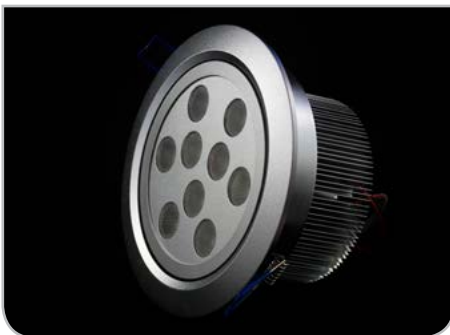

Project: _____

Client: _____

Part #: DOWN-9WS-350MA- fin - ba - lc

Date: / / Qty: _____

SPECIFICATION

LED Downlight • 9 Watt Swivel

Operating Voltage (ov)	350 mA 29.7 V DC 35.1 V DC	Constant Current Typical Maximum
Finish (fin)	WHT SIL	White Silver
Beam Angle (ba) Degrees	60°	15°* 38°*
Light Colour (lc) Correlated Colour Temperature (CCT)	2700K 3000K 3500K 4000K 5000K	Incandescent White Warm White Sand White Neutral White Cool White Specify Kelvin (K) for other CCTs* R Red* G Green* B Blue* A Amber*
Light Output Lumens	3000K 3500K 4000K 5000K	605 665 725 845
IP Rating	IP55	IP65*
Dimension Diameter, Height, Hole Size	D H HS	5.39" 137 mm 2.67" 68 mm 4.75" 120 mm
Housing	Aluminum Alloy	
Watts	9W	
Light Source	9 x 1W LED MLT	Multiple LED Source
Input Voltage	AC 100V – 240V, 277V	external driver
Dimmable	Yes – with dimmable driver	
Operating Temperature	-25°C to +50°C	-13°F to 122°F
Life Lumen Maintenance	50,000 hours	

Part Number Configuration – DOWN-9WS-ov-fin-ba-lc

Category	Family	Operating Voltage (ov)	Finish (fin)	Beam Angle (ba)	Light Colour (lc)
DOWN	9WS	350MA	WHT White SIL Silver	15°* 38°* 60°	2700K IW 3000K WW 3500K SW 4000K NW 5000K CW R* G* B* A*

* Available on special order

LED Downlight • 9 Watt Swivel

Applications:
Bright, even downlighting for any
commercial or residential interior
application.

SGi 9 Watt dimmable LED swivel Downlights saturates your interior space with a strong and uniform glow. Their sophisticated recessed design is perfect as a new downlight installation, or as a retrofit or lighting replacement. The swivel feature allows these lights to conform to most ceilings and room architecture. SGi Downlights come in varying colour temperatures of whites from 2700K to 5000K. With its crisp shine the 9 Watt fixture is a brighter and more energy efficient lighting alternative to regular pot lights. It produces a consistent colour temperature and is ideal for ceiling heights of 12 to 17 feet.