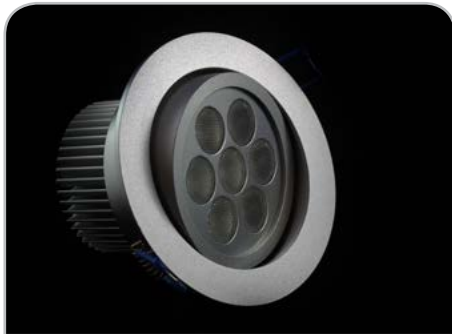

Part #: DOWN-7WS-350MA- fin - ba - lc

Date: / / Qty: _____

SPECIFICATION

LED Downlight • 7 Watt Swivel

Operating Voltage (ov)	350 mA 23.1 V DC 27.3 V DC	Constant Current Typical Maximum
Finish (fin)	WHT SIL	White Silver
Beam Angle (ba) Degrees	60°	15°* 38°*
Light Colour (lc) Correlated Colour Temperature (CCT)	2700K 3000K 3500K 4000K 5000K	Incandescent White Warm White Sand White Neutral White Cool White Specify Kelvin (K) for other CCTs* R Red* G Green* B Blue* A Amber*
Light Output Lumens	3000K 3500K 4000K 5000K	470 515 560 650
IP Rating	IP55	IP65*
Dimension Diameter, Height, Hole Size	D H HS	4.25" 108 mm 2.44" 62 mm 3.75" 95 mm
Housing	Aluminum Alloy	
Watts	7W	
Light Source	7 x 1W LED MLT	Multiple LED Source
Input Voltage	AC 100V – 240V, 277V	external driver
Dimmable	Yes – with dimmable driver	
Operating Temperature	-25°C to +50°C	-13°F to 122°F
Life Lumen Maintenance	50,000 hours	

Part Number Configuration – DOWN-7WS-ov-fin-ba-lc

Category	Family	Operating Voltage (ov)	Finish (fin)	Beam Angle (ba)	Light Colour (lc)
DOWN	7WS	350MA	WHT White SIL Silver	15°* 38°* 60°	2700K IW 3000K WW 3500K SW 4000K NW 5000K CW R* G* B* A*