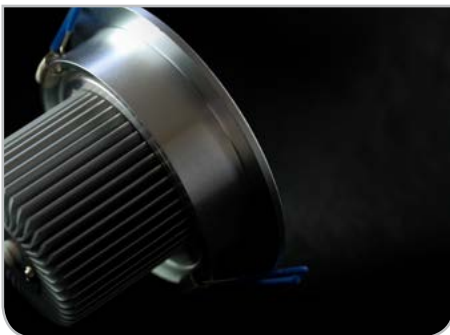

## LED Downlight • 7 Watt Swivel

<b>Operating Voltage (ov)</b>	350 mA 23.1 V DC 27.3 V DC	Constant Current Typical Maximum
<b>Finish (fin)</b>	WHT SIL	White Silver
<b>Beam Angle (ba)</b> Degrees	60°	15°*    38°*
<b>Light Colour (lc)</b> Correlated Colour Temperature (CCT)	2700K 3000K 3500K 4000K 5000K	Incandescent White Warm White Sand White Neutral White Cool White Specify Kelvin (K) for other CCTs* R Red*   G Green*   B Blue*   A Amber*
<b>Light Output</b> Lumens	3000K 3500K 4000K 5000K	470 515 560 650
<b>IP Rating</b>	IP55	IP65*
<b>Dimension</b> Diameter, Height, Hole Size	D H HS	4.25"    108 mm 2.44"    62 mm 3.75"    95 mm
<b>Housing</b>	Aluminum Alloy	
<b>Watts</b>	7W	
<b>Light Source</b>	7 x 1W LED MLT	Multiple LED Source
<b>Input Voltage</b>	AC 100V – 240V, 277V	external driver
<b>Dimmable</b>	Yes – with dimmable driver	
<b>Operating Temperature</b>	-25°C to +50°C	-13°F to 122°F
<b>Life</b> Lumen Maintenance	50,000 hours	

### Part Number Configuration – DOWN-7WS-ov-fin-ba-lc

Category	Family	Operating Voltage (ov)	Finish (fin)	Beam Angle (ba)	Light Colour (lc)
DOWN	7WS	350MA	WHT White SIL Silver	15°* 38°* 60°	2700K IW 3000K WW 3500K SW 4000K NW 5000K CW R*    G* B*    A*

# LED Downlight • 7 Watt Swivel

Applications:  
Bright, even downlighting for any  
commercial or residential interior  
application.

**SGi 7 Watt dimmable** LED swivel Downlights saturates your interior space with a strong and uniform glow. Their sophisticated recessed design is perfect as a new downlight installation, or as a retrofit or lighting replacement. The swivel feature allows these lights to conform to most ceilings and room architecture. SGi Downlights come in varying colour temperatures of whites from 2700K to 5000K. With its crisp shine the 7 Watt fixture is a brighter and more energy efficient lighting alternative to regular pot lights. It produces a consistent colour temperature and is ideal for ceiling heights of 8 to 12 feet.