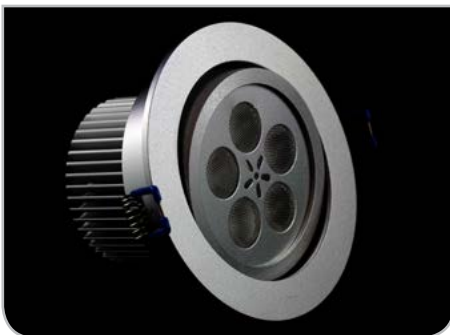

Part #: DOWN-5WS-350MA- fin - ba - lc

Date: / / Qty: _____

SPECIFICATION

LED Downlight • 5 Watt Swivel

Operating Voltage (ov)	350 mA 16 V DC 19.5 V DC	Constant Current Typical Maximum
Finish (fin)	WHT SIL	White Silver
Beam Angle (ba) Degrees	60°	15°* 38°*
Light Colour (lc) Correlated Colour Temperature (CCT)	2700K 3000K 3500K 4000K 5000K	Incandescent White Warm White Sand White Neutral White Cool White Specify Kelvin (K) for other CCTs* R Red* G Green* B Blue* A Amber*
Light Output Lumens	3000K 3500K 4000K 5000K	360 388 415 470
IP Rating	IP55	IP65*
Dimension Diameter, Height, Hole Size	D H HS	4.25" 108 mm 2.44" 62 mm 3.75" 95 mm
Housing	Aluminum Alloy	
Watts	5W	
Light Source	5 x 1W LED MLT	Multiple LED Source
Input Voltage	AC 100V – 240V, 277V	external driver
Dimmable	Yes – with dimmable driver	
Operating Temperature	-25°C to +50°C	-13°F to 122°F
Life Lumen Maintenance	50,000 hours	

Part Number Configuration – DOWN-5WS-ov-fin-ba-lc

Category	Family	Operating Voltage (ov)	Finish (fin)	Beam Angle (ba)	Light Colour (lc)
DOWN	5WS	350MA	WHT White SIL Silver	15°* 38°* 60°	2700K IW 3000K WW 3500K SW 4000K NW 5000K CW R* G* B* A*