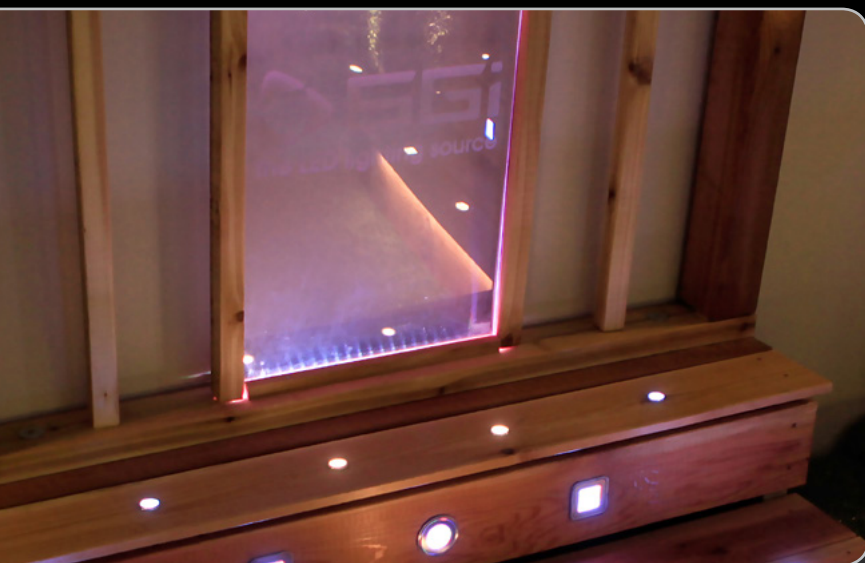

## LED Inground Light • 0.6 Watt Mini Cylinder

<b>Operating Voltage (ov)</b>	12V DC	Constant Voltage
<b>Finish (fin)</b>	SST	Stainless Steel
<b>Beam Angle (ba)</b> Degrees	120°	
<b>Light Colour (lc)</b> Correlated Colour Temperature (CCT)	2700K Incandescent White 3000K Warm White 4000K Neutral White 5000K Cool White RGB Colour Changing Specify Kelvin (K) for other CCTs* R Red* G Green* B Blue* A Amber*	
<b>Light Output</b> Lumens	3000K	21
	4000K	22.5
	5000K	24
<b>IP Rating</b>	IP67	
<b>Dimension</b> Diameter, Fixture Height (full height), Trim Height, Hole Size	D	1.10" 28 mm
	FH	1.06" 27 mm
	TH	0.11" 3mm
	HS	0.78" 20 mm
<b>Housing</b>	Stainless Steel	
<b>Watts</b>	0.6W	
<b>Light Source</b>	1 x 0.6W LED	
<b>Input Voltage</b>	AC 100V – 240V, 277V	external transformer
<b>Dimmable</b>	Yes	With dimmable transformer
<b>Operating Temperature</b>	-25°C to +50°C	-13°F to 122°F
<b>Life</b> Lumen Maintenance	50,000 hours	

# LED Inground Light • 0.6 Watt Mini Cylinder

**The Mini Cylinder** LED Inground Light is a charming little accent that uses only 0.6 watts of energy to emit a subtle glow. They are energy efficient and are perfect as marker or safety lights. A recessed design has an aesthetic appeal which is popularly installed as pool, deck or patio lights. Install SGi Mini Cylinders in pairs or clusters to provide a beautiful illuminated feature. These IP67 rated outdoor LEDs are a reliable addition to SGi's weatherproof lights that stay lit in all types of weather and are resilient to being stepped upon. These durable ingrounds can be installed in wood, stone, concrete and other building materials.