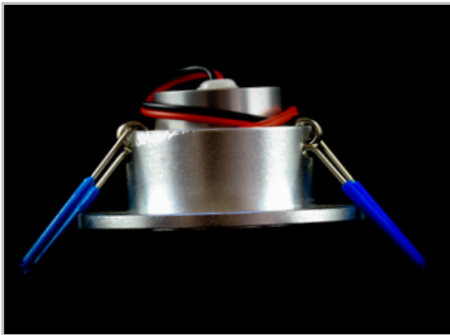

Part #: BUL - P - 1W - SPR - 350MA - SIL - ba - lc

Date:      /      /      Qty: \_\_\_\_\_

SPECIFICATION

## LED Bullet Light • 1 Watt SpringMount

<b>Operating Voltage (ov)</b>	350 mA	Constant Current	
<b>Finish (fin)</b>	SIL	Silver	
<b>Beam Angle (ba)</b> Degrees	60°	15°*	38°*
<b>Light Colour (lc)</b> Correlated Colour Temperature (CCT)	2700K	Incandescent White	
	3000K	Warm White	
	4000K	Neutral White	
	5000K	Cool White	
	Specify Kelvin (K) for other CCTs*		
	R Red*	G Green*	B Blue* A Amber*
<b>Light Output</b> Lumens	3000K	67.9	
	4000K	80.5	
	5000K	93.1	
<b>IP Rating</b>	IP55	IP65*	
<b>Dimension</b>	D	2.44"	62 mm
Diameter,	FH	1.1"	29 mm
Fixture Height (full height),	TH	0.11"	3 mm
Trim Height, Hole Size	HS	1.75"	45 mm
<b>Housing</b>	Aluminum Finish		
<b>Watts</b>	1W		
<b>Light Source</b>	1 x 1W LED		
<b>Input Voltage</b>	AC 100V – 240V, 277V external driver		
<b>Dimmable</b>	Yes	With dimmable driver	
<b>Operating Temperature</b>	-25°C to +50°C		-13°F to 122°F
<b>Life</b> Lumen Maintenance	50,000 hours		

### Part Number Configuration – BUL-P-1W-SPR-ov-fin-ba-lc

Category	Grade	Family	Operating Voltage (ov)	Finish (fin)	Beam Angle (ba)	Light Colour (lc)
BUL	P-Professional	1W SPR	350MA	SIL Silver	15°* 38°* 60°	2700K IW 3000K WW 4000K NW 5000K CW R* G* B* A*