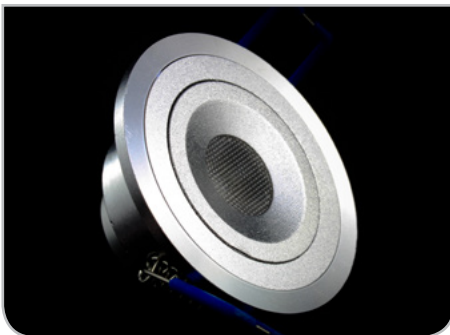

Part #: BUL - P - 1W - SPR - 350MA - SIL - ba - lc

Date:      /      /      Qty: \_\_\_\_\_

SPECIFICATION

## LED Bullet Light • 1 Watt SpringMount

<b>Operating Voltage (ov)</b>	350 mA	Constant Current	
<b>Finish (fin)</b>	SIL	Silver	
<b>Beam Angle (ba)</b> Degrees	60°	15°*	38°*
<b>Light Colour (lc)</b> Correlated Colour Temperature (CCT)	2700K	Incandescent White	
	3000K	Warm White	
	4000K	Neutral White	
	5000K	Cool White	
	Specify Kelvin (K) for other CCTs*		
	R Red*	G Green*	B Blue* A Amber*
<b>Light Output</b> Lumens	3000K	67.9	
	4000K	80.5	
	5000K	93.1	
<b>IP Rating</b>	IP55	IP65*	
<b>Dimension</b>	D	2.44"	62 mm
Diameter,	FH	1.1"	29 mm
Fixture Height (full height),	TH	0.11"	3 mm
Trim Height, Hole Size	HS	1.75"	45 mm
<b>Housing</b>	Aluminum Finish		
<b>Watts</b>	1W		
<b>Light Source</b>	1 x 1W LED		
<b>Input Voltage</b>	AC 100V – 240V, 277V external driver		
<b>Dimmable</b>	Yes	With dimmable driver	
<b>Operating Temperature</b>	-25°C to +50°C		-13°F to 122°F
<b>Life</b> Lumen Maintenance	50,000 hours		

### Part Number Configuration – BUL-P-1W-SPR-ov-fin-ba-lc

Category	Grade	Family	Operating Voltage (ov)	Finish (fin)	Beam Angle (ba)	Light Colour (lc)
BUL	P-Professional	1W SPR	350MA	SIL Silver	15°* 38°* 60°	2700K IW 3000K WW 4000K NW 5000K CW R* G* B* A*