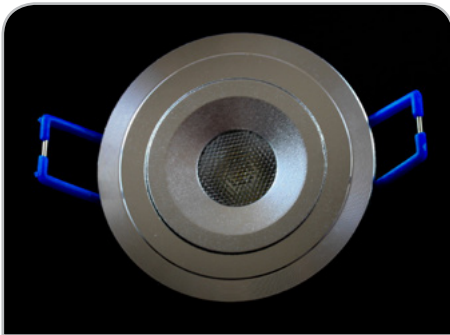

Part #: BUL - P - 1W - SPR - 350MA - SIL - ba - lc

Date:      /      /      Qty: \_\_\_\_\_

SPECIFICATION

## LED Bullet Light • 1 Watt SpringMount

<b>Operating Voltage (ov)</b>	350 mA	Constant Current	
<b>Finish (fin)</b>	SIL	Silver	
<b>Beam Angle (ba)</b> Degrees	60°	15°*	38°*
<b>Light Colour (lc)</b> Correlated Colour Temperature (CCT)	2700K	Incandescent White	
	3000K	Warm White	
	4000K	Neutral White	
	5000K	Cool White	
	Specify Kelvin (K) for other CCTs*		
	R Red*	G Green*	B Blue* A Amber*
<b>Light Output</b> Lumens	3000K	67.9	
	4000K	80.5	
	5000K	93.1	
<b>IP Rating</b>	IP55	IP65*	
<b>Dimension</b>	D	2.44"	62 mm
Diameter,	FH	1.1"	29 mm
Fixture Height (full height),	TH	0.11"	3 mm
Trim Height, Hole Size	HS	1.75"	45 mm
<b>Housing</b>	Aluminum Finish		
<b>Watts</b>	1W		
<b>Light Source</b>	1 x 1W LED		
<b>Input Voltage</b>	AC 100V – 240V, 277V external driver		
<b>Dimmable</b>	Yes	With dimmable driver	
<b>Operating Temperature</b>	-25°C to +50°C		-13°F to 122°F
<b>Life</b> Lumen Maintenance	50,000 hours		

### Part Number Configuration – BUL-P-1W-SPR-ov-fin-ba-lc

Category	Grade	Family	Operating Voltage (ov)	Finish (fin)	Beam Angle (ba)	Light Colour (lc)
BUL	P-Professional	1W SPR	350MA	SIL Silver	15°* 38°* 60°	2700K IW 3000K WW 4000K NW 5000K CW R* G* B* A*