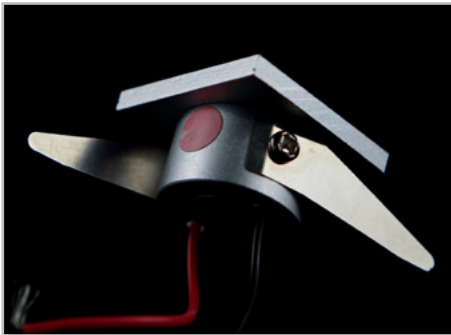

Part #: BUL - P - 1W - MINI - 350MA - SIL - ba - lc

Date:      /      /      Qty: \_\_\_\_\_

SPECIFICATION

## LED Bullet Light • 1 Watt Mini

<b>Operating Voltage (ov)</b>	350 mA	Constant Current	
<b>Finish (fin)</b>	SIL	Silver	
<b>Beam Angle (ba)</b> Degrees	60°	15°*	
<b>Light Colour (lc)</b> Correlated Colour Temperature (CCT)	2700K	Incandescent White	
	3000K	Warm White	
	4000K	Neutral White	
	5000K	Cool White	
	Specify Kelvin (K) for other CCTs*		
	R Red*	G Green*	B Blue* A Amber*
<b>Light Output</b> Lumens	3000K	55.2	
	4000K	70.1	
	5000K	85.1	
<b>IP Rating</b>	IP55	IP65*	
<b>Dimension</b> Width/Height, Fixture Height (full height), Trim Height, Hole Size	W/H	1.18"	30 mm
	FH	0.66"	17 mm
	TH	0.15"	4 mm
	HS	0.86"	22 mm
<b>Housing</b>	Aluminum Finish		
<b>Watts</b>	1W		
<b>Light Source</b>	1 x 1W LED		
<b>Input Voltage</b>	AC 100V – 240V, 277V external driver		
<b>Dimmable</b>	Yes	With dimmable driver	
<b>Operating Temperature</b>	-25°C to +50°C		-13°F to 122°F
<b>Life</b> Lumen Maintenance	50,000 hours		

### Part Number Configuration – BUL-P-1W-MINI-ov-fin-ba-lc

Category	Grade	Family	Operating Voltage (ov)	Finish (fin)	Beam Angle (ba)	Light Colour (lc)
BUL	P-Professional	1W MINI	350MA	SIL Silver	15°* 60°	<b>2700K</b> IW <b>3000K</b> WW <b>4000K</b> NW <b>5000K</b> CW <b>R*</b> G* <b>B*</b> A*