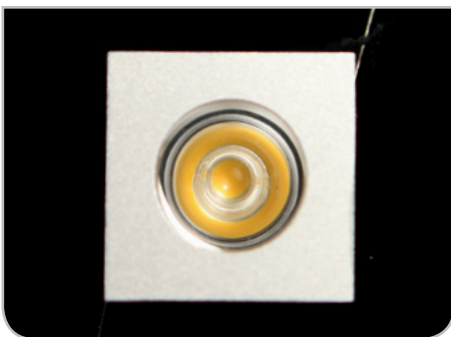

Part #: BUL - P - 1W - MINI - 350MA - SIL - ba - lc

Date:      /      /      Qty: \_\_\_\_\_

SPECIFICATION

## LED Bullet Light • 1 Watt Mini

<b>Operating Voltage (ov)</b>	350 mA	Constant Current	
<b>Finish (fin)</b>	SIL	Silver	
<b>Beam Angle (ba)</b> Degrees	60°	15°*	
<b>Light Colour (lc)</b> Correlated Colour Temperature (CCT)	2700K	Incandescent White	
	3000K	Warm White	
	4000K	Neutral White	
	5000K	Cool White	
	Specify Kelvin (K) for other CCTs*		
	R Red*	G Green*	B Blue* A Amber*
<b>Light Output</b> Lumens	3000K	55.2	
	4000K	70.1	
	5000K	85.1	
<b>IP Rating</b>	IP55	IP65*	
<b>Dimension</b> Width/Height, Fixture Height (full height), Trim Height, Hole Size	W/H	1.18"	30 mm
	FH	0.66"	17 mm
	TH	0.15"	4 mm
	HS	0.86"	22 mm
<b>Housing</b>	Aluminum Finish		
<b>Watts</b>	1W		
<b>Light Source</b>	1 x 1W LED		
<b>Input Voltage</b>	AC 100V – 240V, 277V external driver		
<b>Dimmable</b>	Yes	With dimmable driver	
<b>Operating Temperature</b>	-25°C to +50°C		-13°F to 122°F
<b>Life</b> Lumen Maintenance	50,000 hours		

### Part Number Configuration – BUL-P-1W-MINI-ov-fin-ba-lc

Category	Grade	Family	Operating Voltage (ov)	Finish (fin)	Beam Angle (ba)	Light Colour (lc)
BUL	P-Professional	1W MINI	350MA	SIL Silver	15°* 60°	<b>2700K</b> IW <b>3000K</b> WW <b>4000K</b> NW <b>5000K</b> CW <b>R*</b> G* <b>B*</b> A*