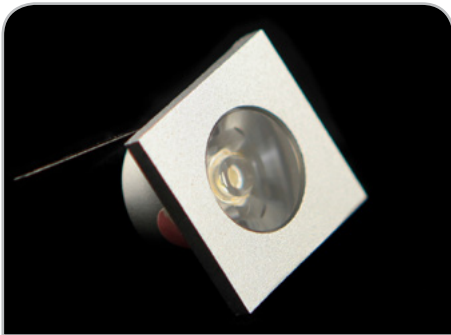

Part #: BUL - P - 1W - MINI - 350MA - SIL - ba - lc

Date:      /      /      Qty: \_\_\_\_\_

SPECIFICATION

## LED Bullet Light • 1 Watt Mini

<b>Operating Voltage (ov)</b>	350 mA	Constant Current	
<b>Finish (fin)</b>	SIL	Silver	
<b>Beam Angle (ba)</b> Degrees	60°	15°*	
<b>Light Colour (lc)</b> Correlated Colour Temperature (CCT)	2700K	Incandescent White	
	3000K	Warm White	
	4000K	Neutral White	
	5000K	Cool White	
	Specify Kelvin (K) for other CCTs*		
	R Red*	G Green*	B Blue* A Amber*
<b>Light Output</b> Lumens	3000K	55.2	
	4000K	70.1	
	5000K	85.1	
<b>IP Rating</b>	IP55	IP65*	
<b>Dimension</b> Width/Height, Fixture Height (full height), Trim Height, Hole Size	W/H	1.18"	30 mm
	FH	0.66"	17 mm
	TH	0.15"	4 mm
	HS	0.86"	22 mm
<b>Housing</b>	Aluminum Finish		
<b>Watts</b>	1W		
<b>Light Source</b>	1 x 1W LED		
<b>Input Voltage</b>	AC 100V – 240V, 277V external driver		
<b>Dimmable</b>	Yes	With dimmable driver	
<b>Operating Temperature</b>	-25°C to +50°C		-13°F to 122°F
<b>Life</b> Lumen Maintenance	50,000 hours		

### Part Number Configuration – BUL-P-1W-MINI-ov-fin-ba-lc

Category	Grade	Family	Operating Voltage (ov)	Finish (fin)	Beam Angle (ba)	Light Colour (lc)
BUL	P-Professional	1W MINI	350MA	SIL Silver	15°* 60°	<b>2700K</b> IW <b>3000K</b> WW <b>4000K</b> NW <b>5000K</b> CW <b>R*</b> G* <b>B*</b> A*