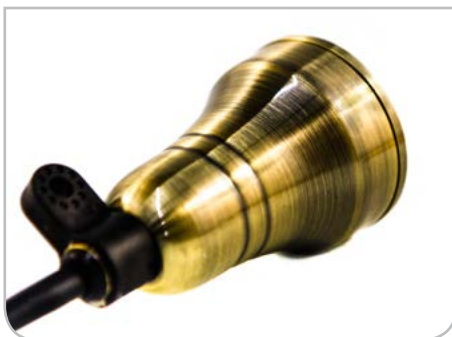

Part #: UND-P-4W-BEL-12VAC-BRS - 45 - lc

Date: / / Qty: _____

SPECIFICATION

LED Underwater Light • 4 Watt Bell

Operating Voltage (ov)	12V AC		
Finish (fin)	BRS	Brass	
Beam Angle (ba) Degrees	45°		
Light Colour (lc) Correlated Colour Temperature (CCT)	2700K	Incandescent White	
	3000K	Warm White	
	4000K	Neutral White	
	5000K	Cool White	
	Specify Kelvin (K) for other CCTs*		
	R Red*	G Green*	B Blue* A Amber*
Light Output Lumens	3000K	396	
	4000K	432	
	5000K	476	
IP Rating	IP68		
Dimension Diameter, Height	D	2"	50 mm
	H	3.15"	80 mm
Housing	Brass		
Watts	4W		
Light Source	4 x 1W LED		
Input Voltage	AC 100V – 240V, 277V external transformer		
Dimmable	Yes – with dimmable transformer		
Operating Temperature	-25°C to +50°C -13°F to 122°F		
Life Lumen Maintenance	50,000 hours		

Part Number Configuration – UND-P-4W-BEL-ov-fin-ba-lc

Category	Grade	Family	Operating Voltage (ov)	Finish (fin)	Beam Angle (ba)	Light Colour (lc)
UND	P-Professional	4W BEL	12VAC	BRS Brass	45°	2700K IW 3000K WW 4000K NW 5000K CW R* G* B* A*